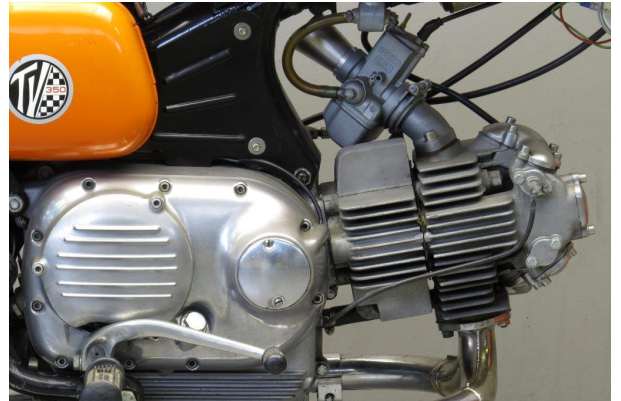

ANTIQUE MOTORCYCLES - ACCESSORIES AND RELATED ITEMS

AERMACCHI 1971 TV350 350CC 1 CYL OHV

SOLD

ANTIQUE MOTORCYCLES - ACCESSORIES AND RELATED ITEMS

PRODUCT DESCRIPTION

Aermacchi 1971 TV350 OHV

Despite there was for many years a 350cc Aermacchi Racing bike on the race track, it took till 1969 before two 350cc Street models were presented.

These were the models GTS Grand Turismo Sprint and the here presented sportier version, the TV 350 with 29 HP, bore and stroke 74 x 80 mm, 5 speed gear box and a top speed of 168 km/h. This TV 350 was presented in 1971.

This sporty designed TV 350 is equipped with larger carburetor, 30 mm instead of 27 mm, aluminium alloy rims, clip-ons, new dashboard and dual exhaust system.

Total production in 1971, 503 units.

On the first October 1972 Aermacchi was taken over by AMF Harley-Davidson and only Harley-Davidsons were built in Varese after that date.

This sporty 1971 Aermacchi 350TV is in a nice condition and runs well.

ANTIQUE MOTORCYCLES - ACCESSORIES AND RELATED ITEMS

ANTIQUE MOTORCYCLES - ACCESSORIES AND RELATED ITEMS