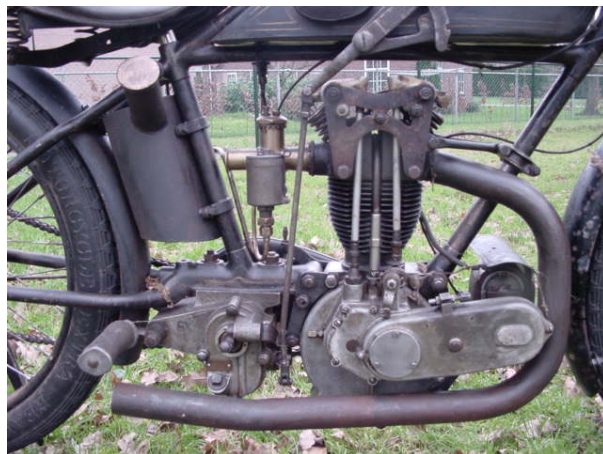

ANTIQUE MOTORCYCLES - ACCESSORIES AND RELATED ITEMS

AJS 1925 BIGPORT 350 CC 1 CYL OHV

SOLD

ANTIQUÉ MOTORCYCLES - ACCESSORIES AND RELATED ITEMS

PRODUCT DESCRIPTION

ANTIQUE MOTORCYCLES - ACCESSORIES AND RELATED ITEMS

ANTIQUE MOTORCYCLES - ACCESSORIES AND RELATED ITEMS