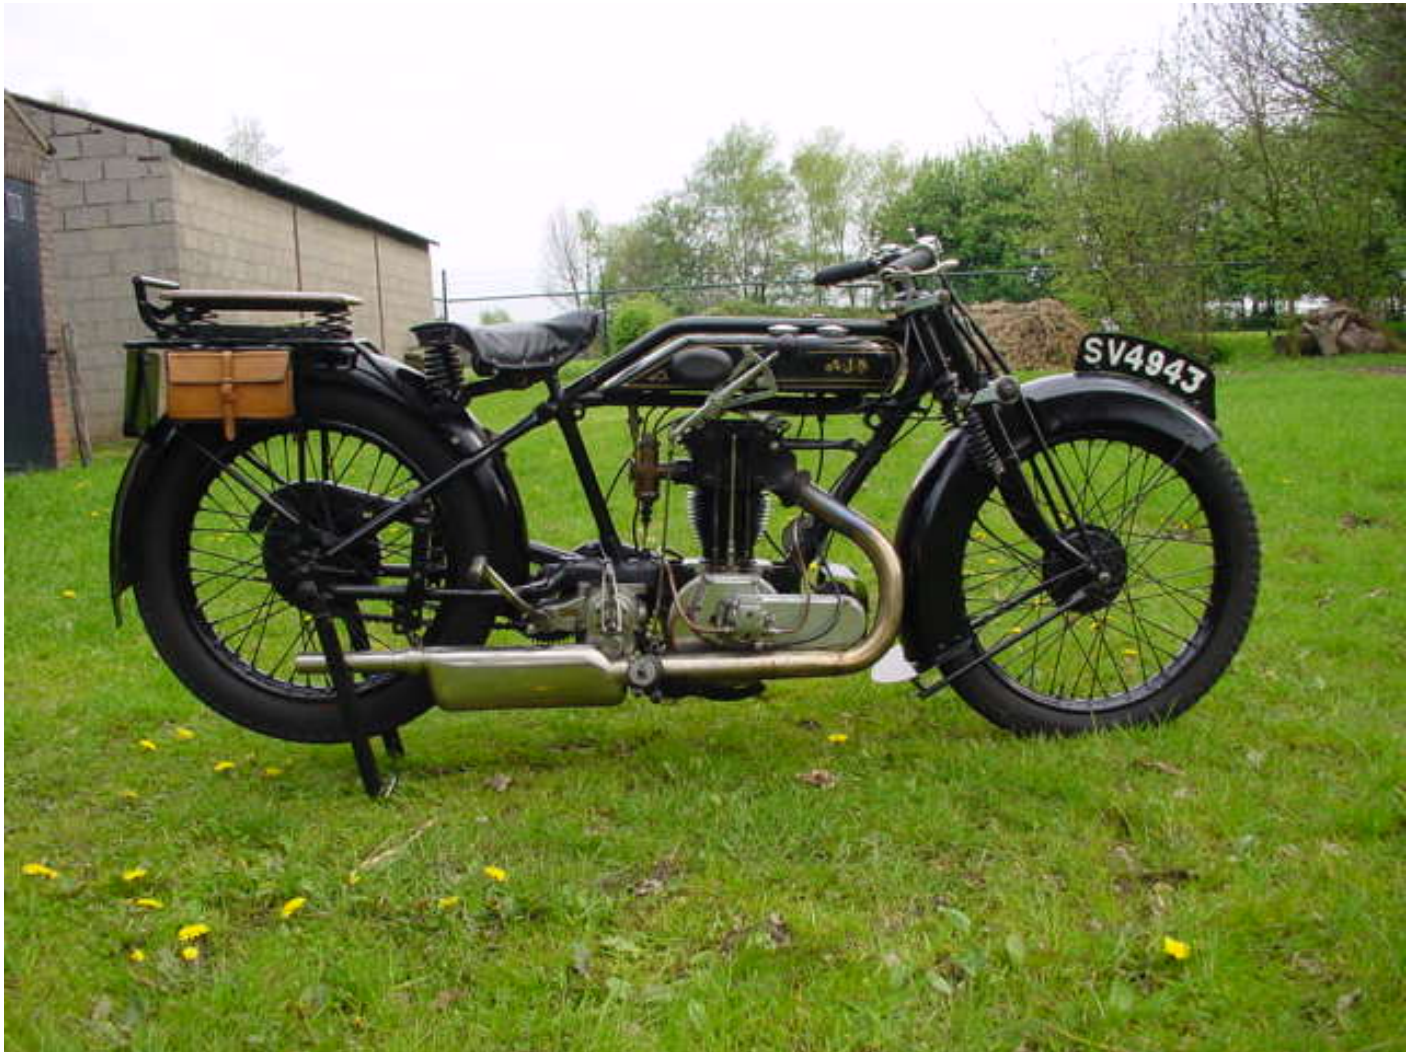

ANTIQUE MOTORCYCLES - ACCESSORIES AND RELATED ITEMS

AJS 1927 H8 500 CC 1 CYL OHV

SOLD

ANTIQUÉ MOTORCYCLES - ACCESSORIES AND RELATED ITEMS

PRODUCT DESCRIPTION

ANTIQUe MOTORCYCLES - ACCESSORIES AND RELATED ITEMS

ANTIQUE MOTORCYCLES - ACCESSORIES AND RELATED ITEMS