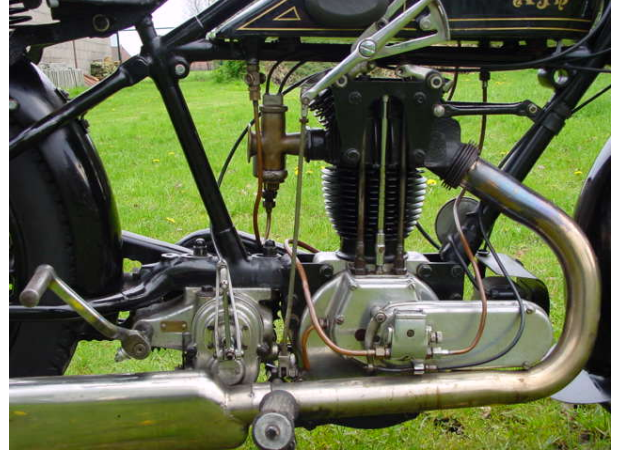

ANTIQUE MOTORCYCLES - ACCESSORIES AND RELATED ITEMS

AJS 1927 H8 500 CC 1 CYL OHV

SOLD

ANTIQUÉ MOTORCYCLES - ACCESSORIES AND RELATED ITEMS

PRODUCT DESCRIPTION

ANTIQUe MOTORCYCLES - ACCESSORIES AND RELATED ITEMS