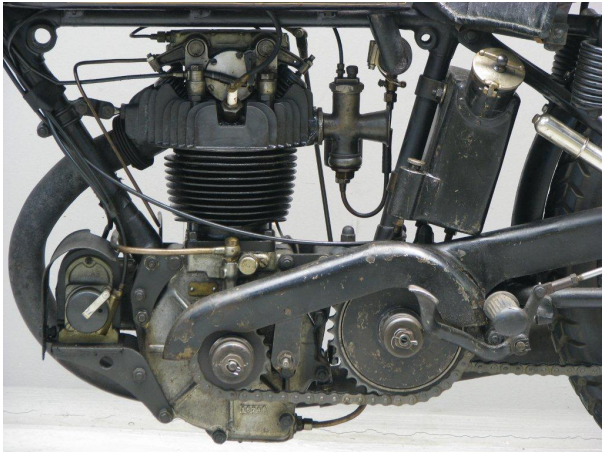

ANTIQUE MOTORCYCLES - ACCESSORIES AND RELATED ITEMS

AJS 1928 K10 500 CC 1 CYL OHC

SOLD

ANTIQUÉ MOTORCYCLES - ACCESSORIES AND RELATED ITEMS

PRODUCT DESCRIPTION

ANTIQUe MOTORCYCLES - ACCESSORIES AND RELATED ITEMS