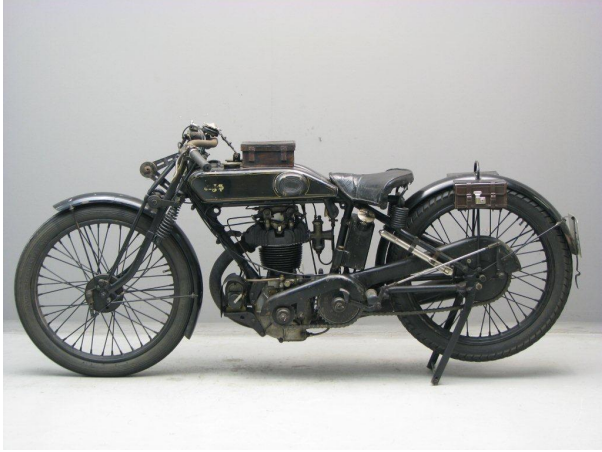

ANTIQUE MOTORCYCLES - ACCESSORIES AND RELATED ITEMS

AJS 1928 K10 500 CC 1 CYL OHC

SOLD

ANTIQUÉ MOTORCYCLES - ACCESSORIES AND RELATED ITEMS

PRODUCT DESCRIPTION

ANTIQUe MOTORCYCLES - ACCESSORIES AND RELATED ITEMS