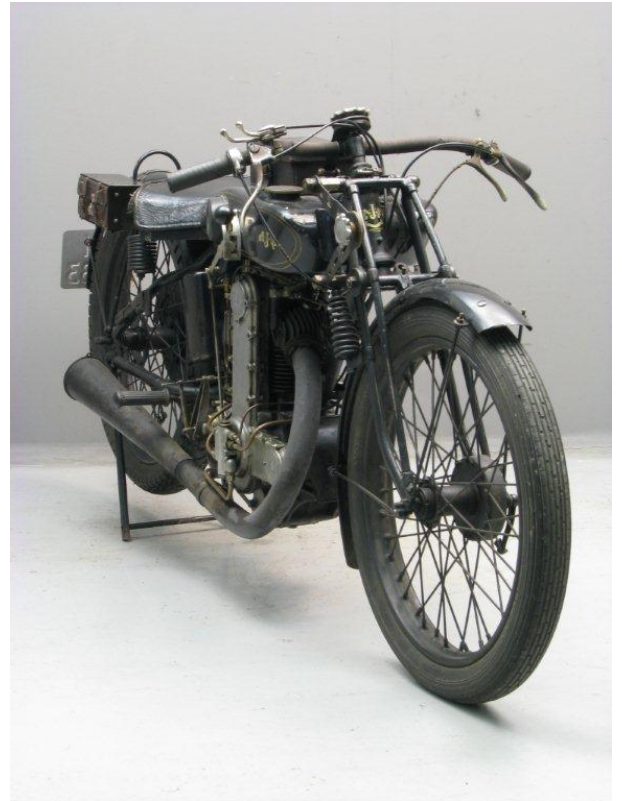

ANTIQUE MOTORCYCLES - ACCESSORIES AND RELATED ITEMS

AJS 1928 K10 500 CC 1 CYL OHC

SOLD

ANTIQUÉ MOTORCYCLES - ACCESSORIES AND RELATED ITEMS

PRODUCT DESCRIPTION

ANTIQUe MOTORCYCLES - ACCESSORIES AND RELATED ITEMS