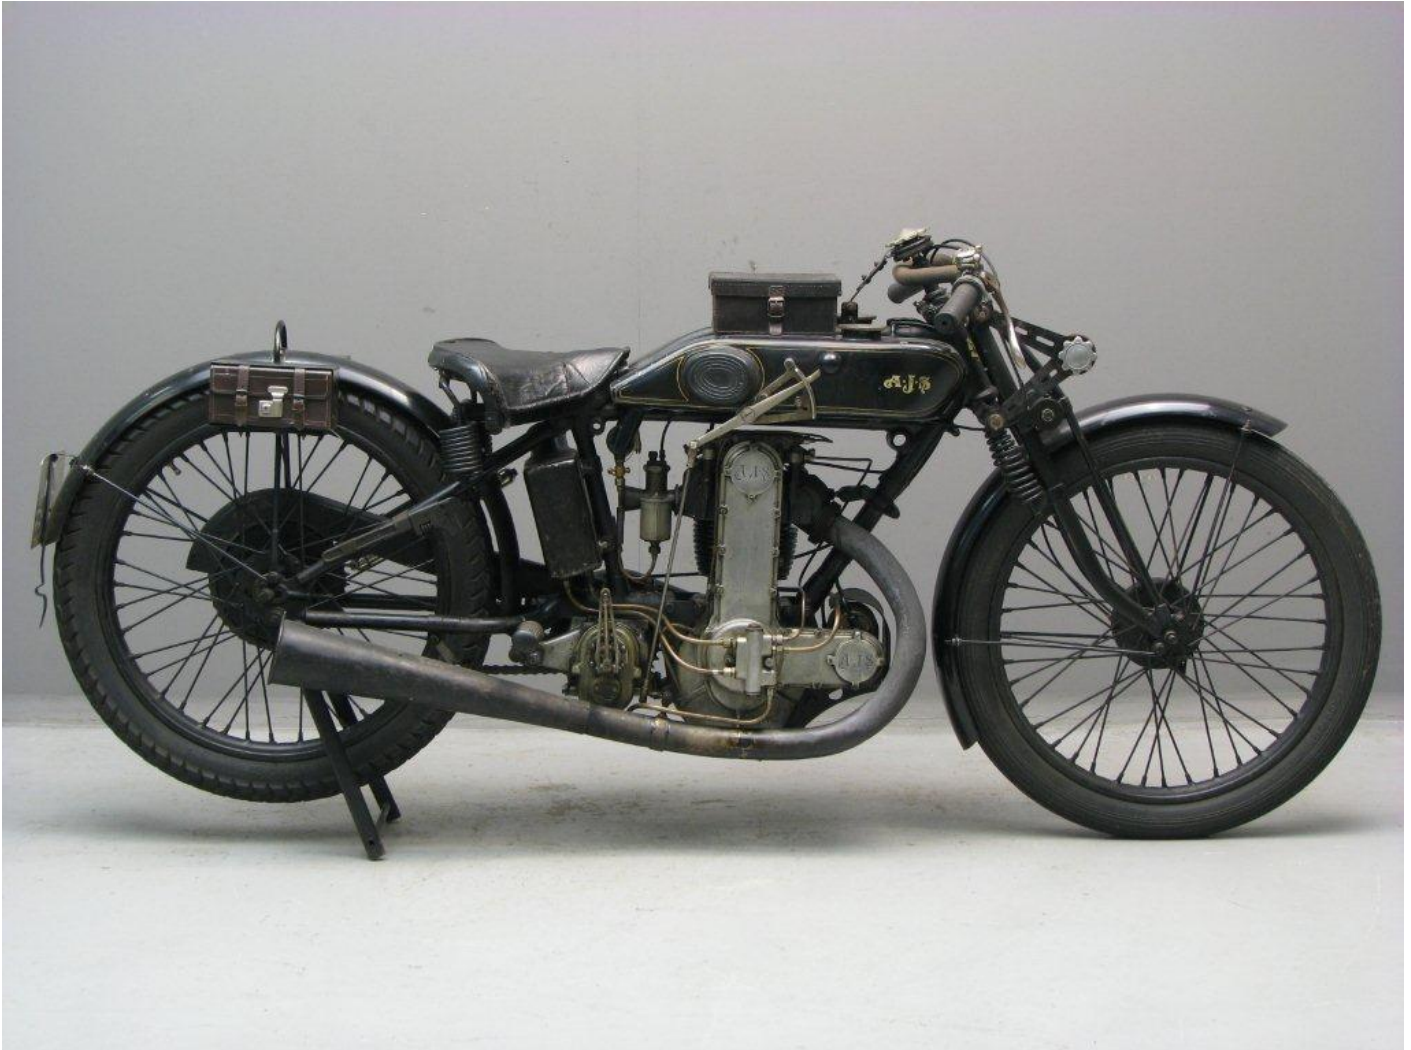

ANTIQUE MOTORCYCLES - ACCESSORIES AND RELATED ITEMS

AJS 1928 K10 500 CC 1 CYL OHC

SOLD

ANTIQUÉ MOTORCYCLES - ACCESSORIES AND RELATED ITEMS

PRODUCT DESCRIPTION

ANTIQUe MOTORCYCLES - ACCESSORIES AND RELATED ITEMS