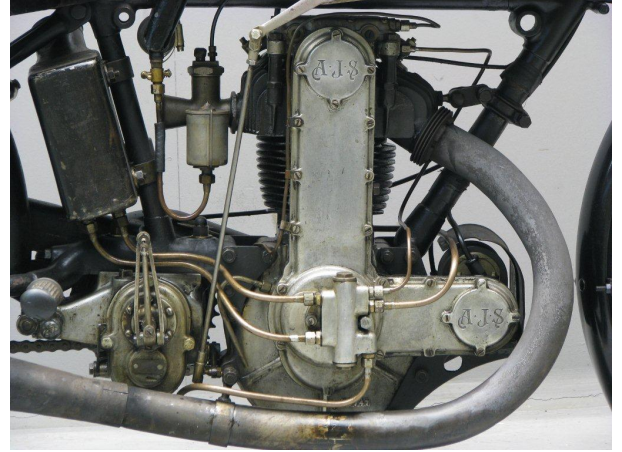

ANTIQUE MOTORCYCLES - ACCESSORIES AND RELATED ITEMS

AJS 1928 K10 500 CC 1 CYL OHC

SOLD

ANTIQUÉ MOTORCYCLES - ACCESSORIES AND RELATED ITEMS

PRODUCT DESCRIPTION

ANTIQUe MOTORCYCLES - ACCESSORIES AND RELATED ITEMS