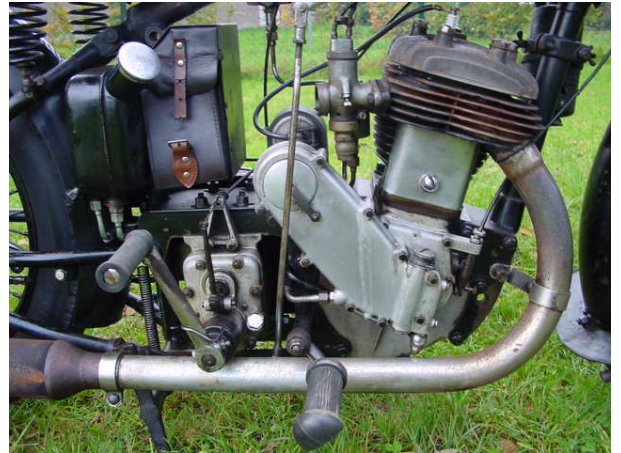

ANTIQUE MOTORCYCLES - ACCESSORIES AND RELATED ITEMS

AJS 1931 S9L 500 CC 1 CYL SV

SOLD

ANTIQUÉ MOTORCYCLES - ACCESSORIES AND RELATED ITEMS

PRODUCT DESCRIPTION

ANTIQUe MOTORCYCLES - ACCESSORIES AND RELATED ITEMS

ANTIQUE MOTORCYCLES - ACCESSORIES AND RELATED ITEMS