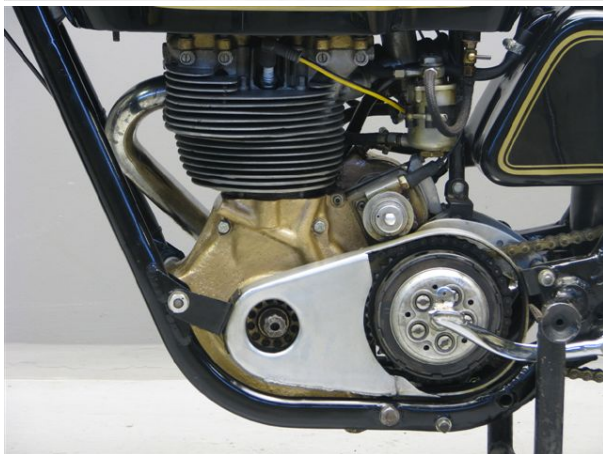

ANTIQUE MOTORCYCLES - ACCESSORIES AND RELATED ITEMS

AJS 1952 7R BOY RACER 350 CC 1 CYL OHC

SOLD

ANTIQUE MOTORCYCLES - ACCESSORIES AND RELATED ITEMS

PRODUCT DESCRIPTION

ANTIQUe MOTORCYCLES - ACCESSORIES AND RELATED ITEMS