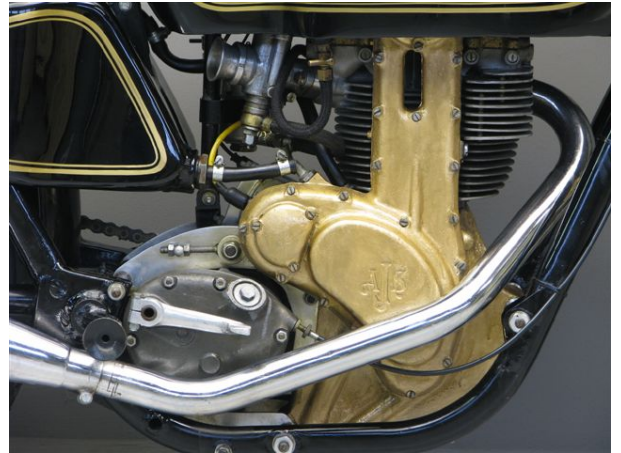

ANTIQUE MOTORCYCLES - ACCESSORIES AND RELATED ITEMS

AJS 1952 7R BOY RACER 350 CC 1 CYL OHC

SOLD

ANTIQUE MOTORCYCLES - ACCESSORIES AND RELATED ITEMS

PRODUCT DESCRIPTION

ANTIQUe MOTORCYCLES - ACCESSORIES AND RELATED ITEMS