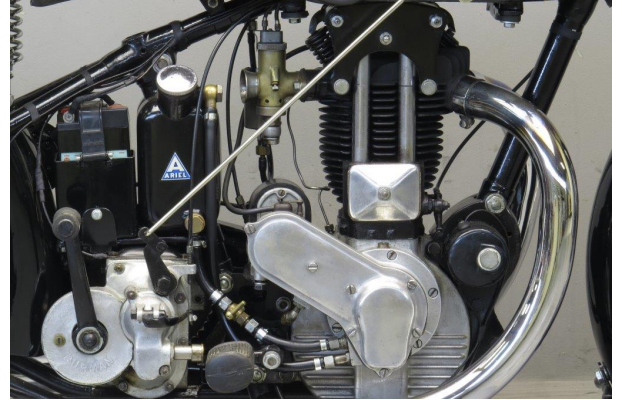

ANTIQUE MOTORCYCLES - ACCESSORIES AND RELATED ITEMS

ARIEL 1930 MODEL G 500CC 1 CYL OHV

SOLD

ANTIQUÉ MOTORCYCLES - ACCESSORIES AND RELATED ITEMS

PRODUCT DESCRIPTION

ANTIQUe MOTORCYCLES - ACCESSORIES AND RELATED ITEMS