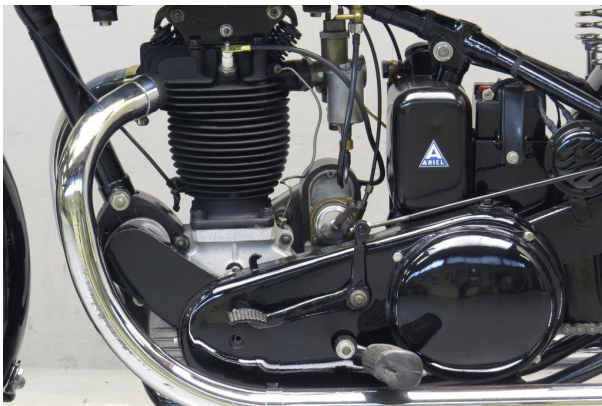

ANTIQUE MOTORCYCLES - ACCESSORIES AND RELATED ITEMS

ARIEL 1930 MODEL G 500CC 1 CYL OHV

SOLD

ANTIQUÉ MOTORCYCLES - ACCESSORIES AND RELATED ITEMS

PRODUCT DESCRIPTION

ANTIQUe MOTORCYCLES - ACCESSORIES AND RELATED ITEMS