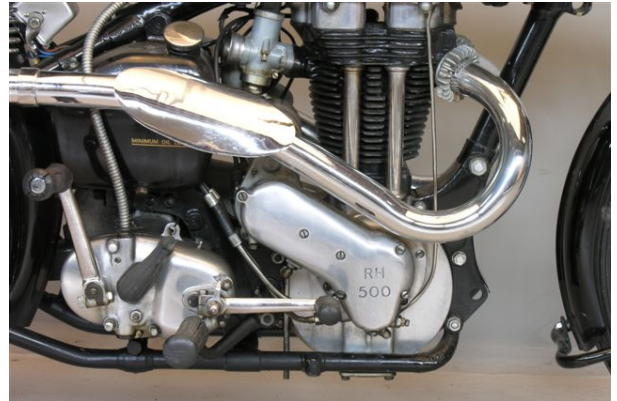

ANTIQUE MOTORCYCLES - ACCESSORIES AND RELATED ITEMS

ARIEL 1939 MODEL RH

SOLD

ANTIQUÉ MOTORCYCLES - ACCESSORIES AND RELATED ITEMS

PRODUCT DESCRIPTION

ANTIQUe MOTORCYCLES - ACCESSORIES AND RELATED ITEMS

ANTIQUE MOTORCYCLES - ACCESSORIES AND RELATED ITEMS