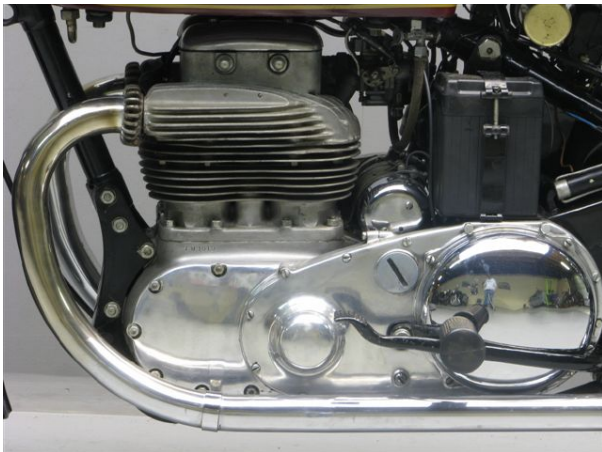

ANTIQUE MOTORCYCLES - ACCESSORIES AND RELATED ITEMS

ARIEL 1952 SQUARE FOUR MK1 1000 CC 4 CYL OHV

SOLD

ANTIQUÉ MOTORCYCLES - ACCESSORIES AND RELATED ITEMS

PRODUCT DESCRIPTION

ANTIQUE MOTORCYCLES - ACCESSORIES AND RELATED ITEMS