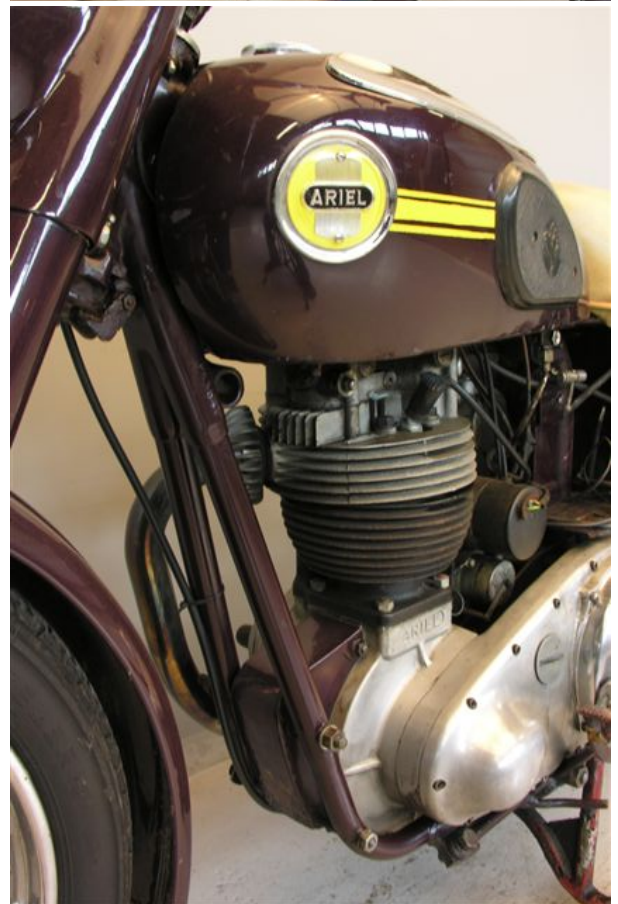

ANTIQUE MOTORCYCLES - ACCESSORIES AND RELATED ITEMS

ARIEL 1954 MODEL NH 350CC 1 CYL OHV

SOLD

ANTIQUÉ MOTORCYCLES - ACCESSORIES AND RELATED ITEMS

PRODUCT DESCRIPTION

ANTIQUe MOTORCYCLES - ACCESSORIES AND RELATED ITEMS