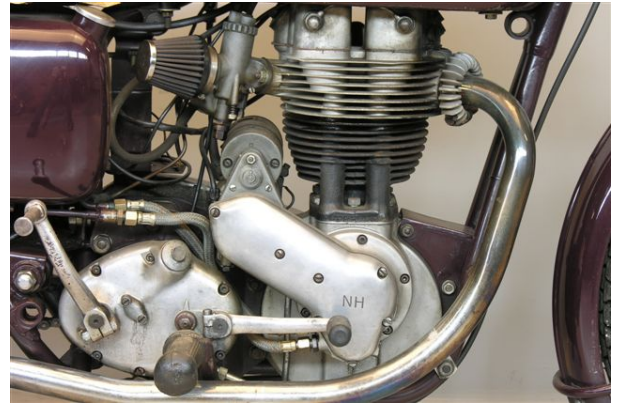

ANTIQUE MOTORCYCLES - ACCESSORIES AND RELATED ITEMS

ARIEL 1954 MODEL NH 350CC 1 CYL OHV

SOLD

ANTIQUÉ MOTORCYCLES - ACCESSORIES AND RELATED ITEMS

PRODUCT DESCRIPTION

ANTIQUe MOTORCYCLES - ACCESSORIES AND RELATED ITEMS