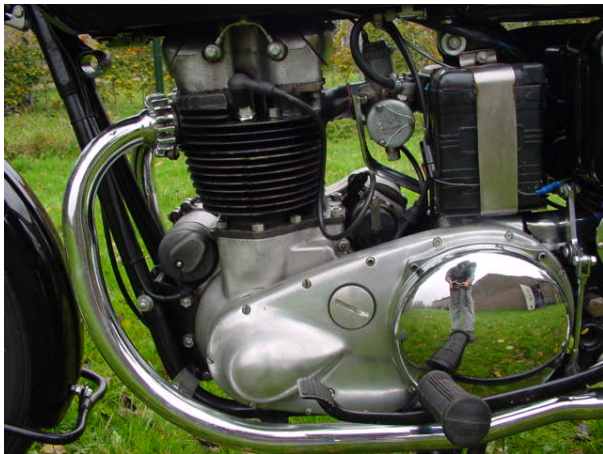

ANTIQUE MOTORCYCLES - ACCESSORIES AND RELATED ITEMS

ARIEL 1955 HUNTMASTER 650 CC 2 CYL OHV

SOLD

ANTIQUe MOTORCYCLES - ACCESSORIES AND RELATED ITEMS

ANTIQUE MOTORCYCLES - ACCESSORIES AND RELATED ITEMS