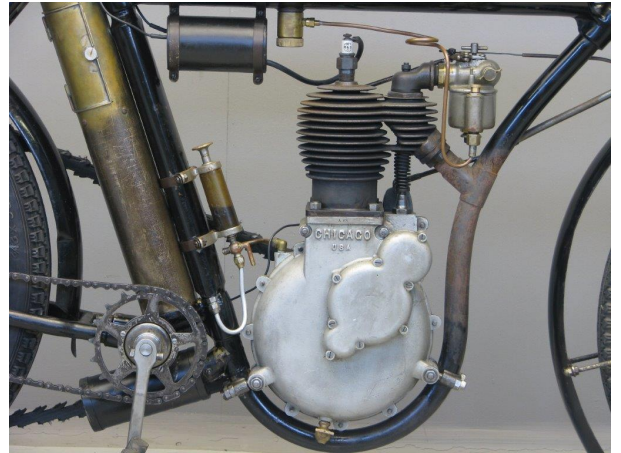

ANTIQUE MOTORCYCLES - ACCESSORIES AND RELATED ITEMS

ARMAC 1910 4HP 490CC 1 CYL AIV

SOLD

ANTIQUÉ MOTORCYCLES - ACCESSORIES AND RELATED ITEMS

PRODUCT DESCRIPTION

ANTIQUe MOTORCYCLES - ACCESSORIES AND RELATED ITEMS

ANTIQUE MOTORCYCLES - ACCESSORIES AND RELATED ITEMS