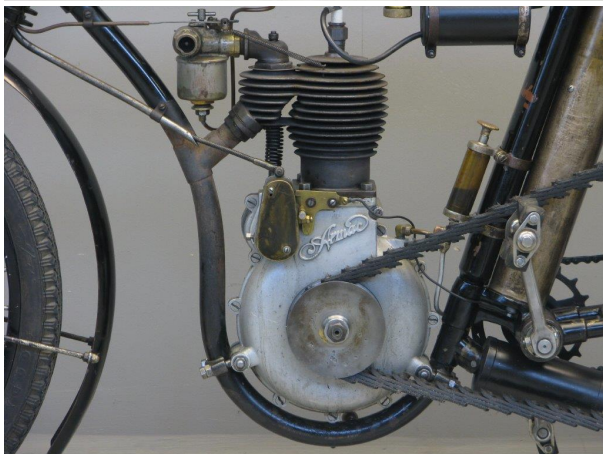

ANTIQUE MOTORCYCLES - ACCESSORIES AND RELATED ITEMS

ARMAC 1910 4HP 490CC 1 CYL AIV

SOLD

ANTIQUÉ MOTORCYCLES - ACCESSORIES AND RELATED ITEMS

PRODUCT DESCRIPTION

ANTIQUe MOTORCYCLES - ACCESSORIES AND RELATED ITEMS

ANTIQUE MOTORCYCLES - ACCESSORIES AND RELATED ITEMS