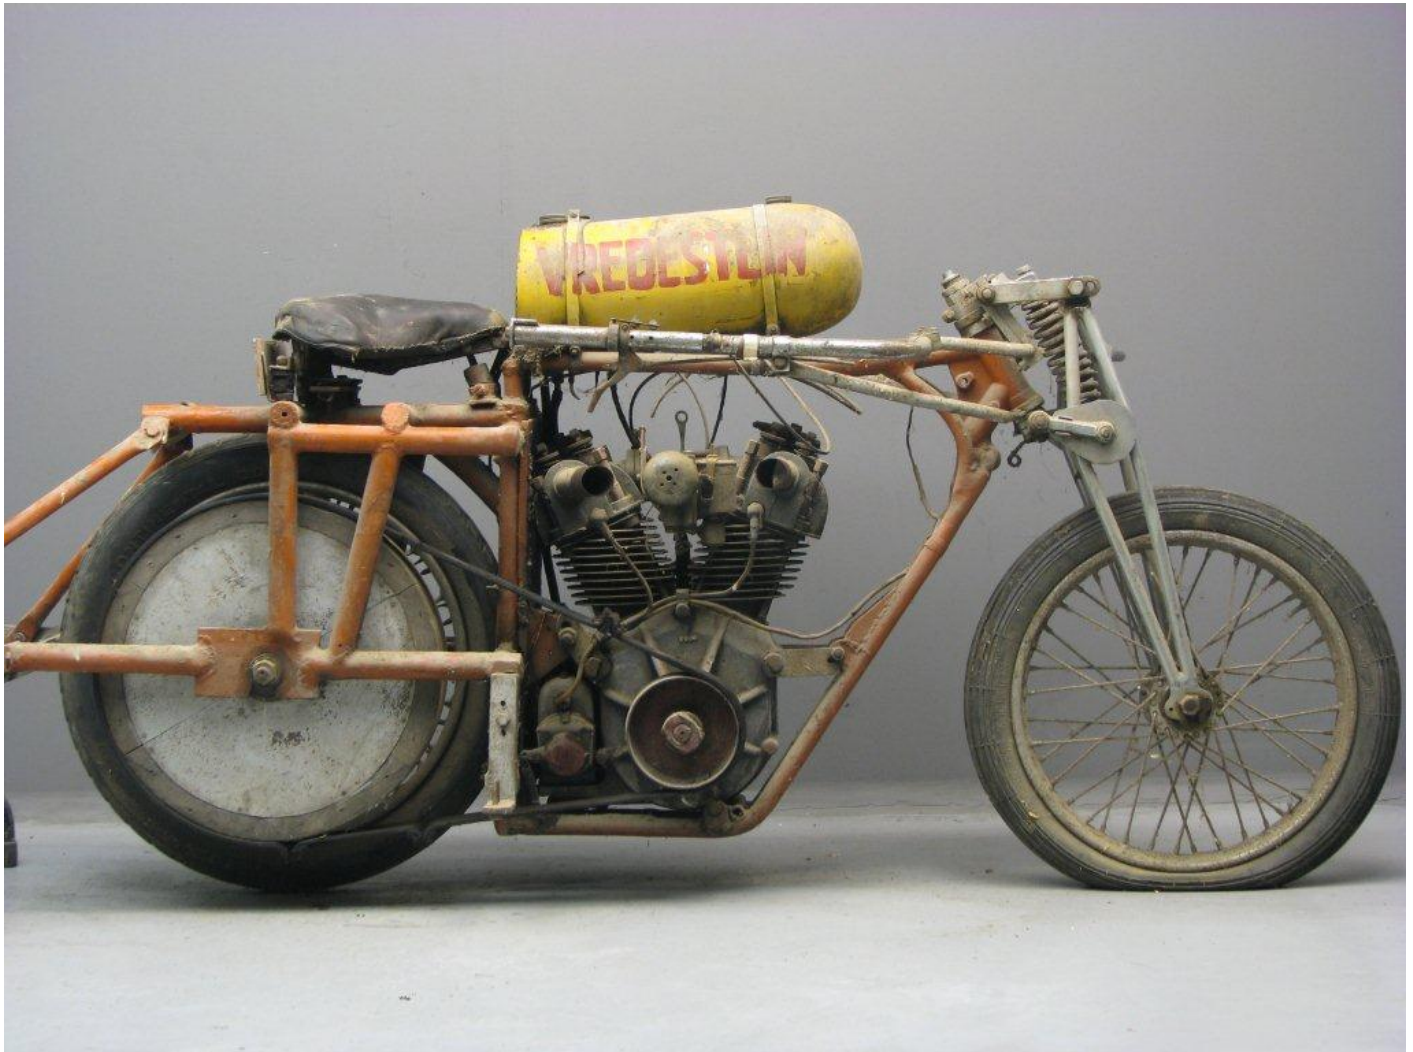

ANTIQUE MOTORCYCLES - ACCESSORIES AND RELATED ITEMS

BAC CA 1928 MEYER PACING BIKE 2400 CC 2 CYL OHV

SOLD

ANTIQUE MOTORCYCLES - ACCESSORIES AND RELATED ITEMS

PRODUCT DESCRIPTION

ANTIQUE MOTORCYCLES - ACCESSORIES AND RELATED ITEMS

ANTIQUE MOTORCYCLES - ACCESSORIES AND RELATED ITEMS