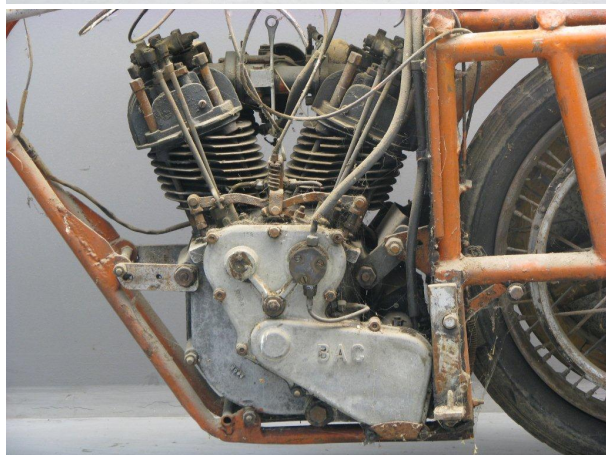

ANTIQUE MOTORCYCLES - ACCESSORIES AND RELATED ITEMS

BAC CA 1928 MEYER PACING BIKE 2400 CC 2 CYL OHV

SOLD

ANTIQUE MOTORCYCLES - ACCESSORIES AND RELATED ITEMS

PRODUCT DESCRIPTION

ANTIQUE MOTORCYCLES - ACCESSORIES AND RELATED ITEMS

ANTIQUE MOTORCYCLES - ACCESSORIES AND RELATED ITEMS