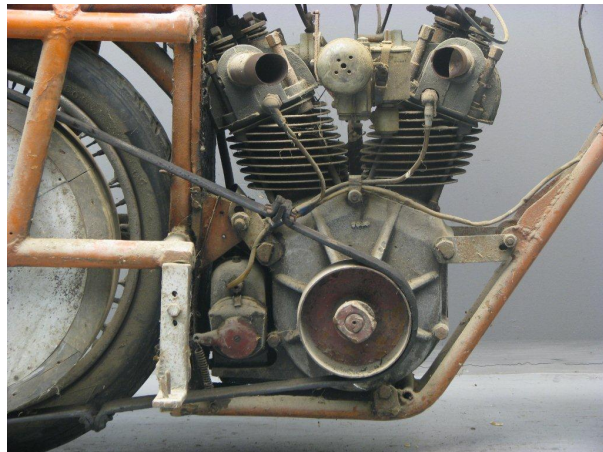

ANTIQUE MOTORCYCLES - ACCESSORIES AND RELATED ITEMS

BAC CA 1928 MEYER PACING BIKE 2400 CC 2 CYL OHV

SOLD

ANTIQUE MOTORCYCLES - ACCESSORIES AND RELATED ITEMS

PRODUCT DESCRIPTION

ANTIQUE MOTORCYCLES - ACCESSORIES AND RELATED ITEMS