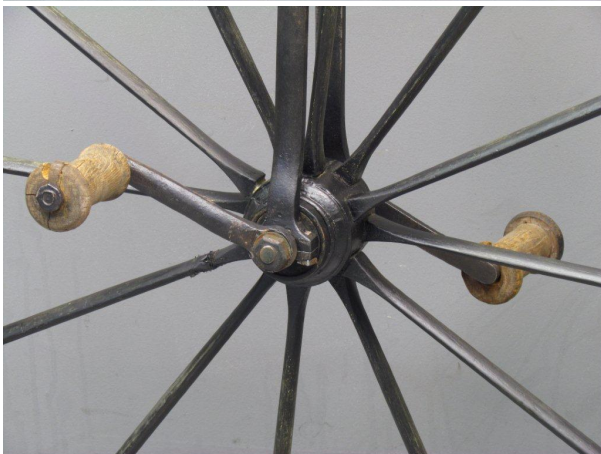

ANTIQUE MOTORCYCLES - ACCESSORIES AND RELATED ITEMS

BENON BONESHAKER CA 1868

SOLD

ANTIQUÉ MOTORCYCLES - ACCESSORIES AND RELATED ITEMS

PRODUCT DESCRIPTION

ANTIQUE MOTORCYCLES - ACCESSORIES AND RELATED ITEMS