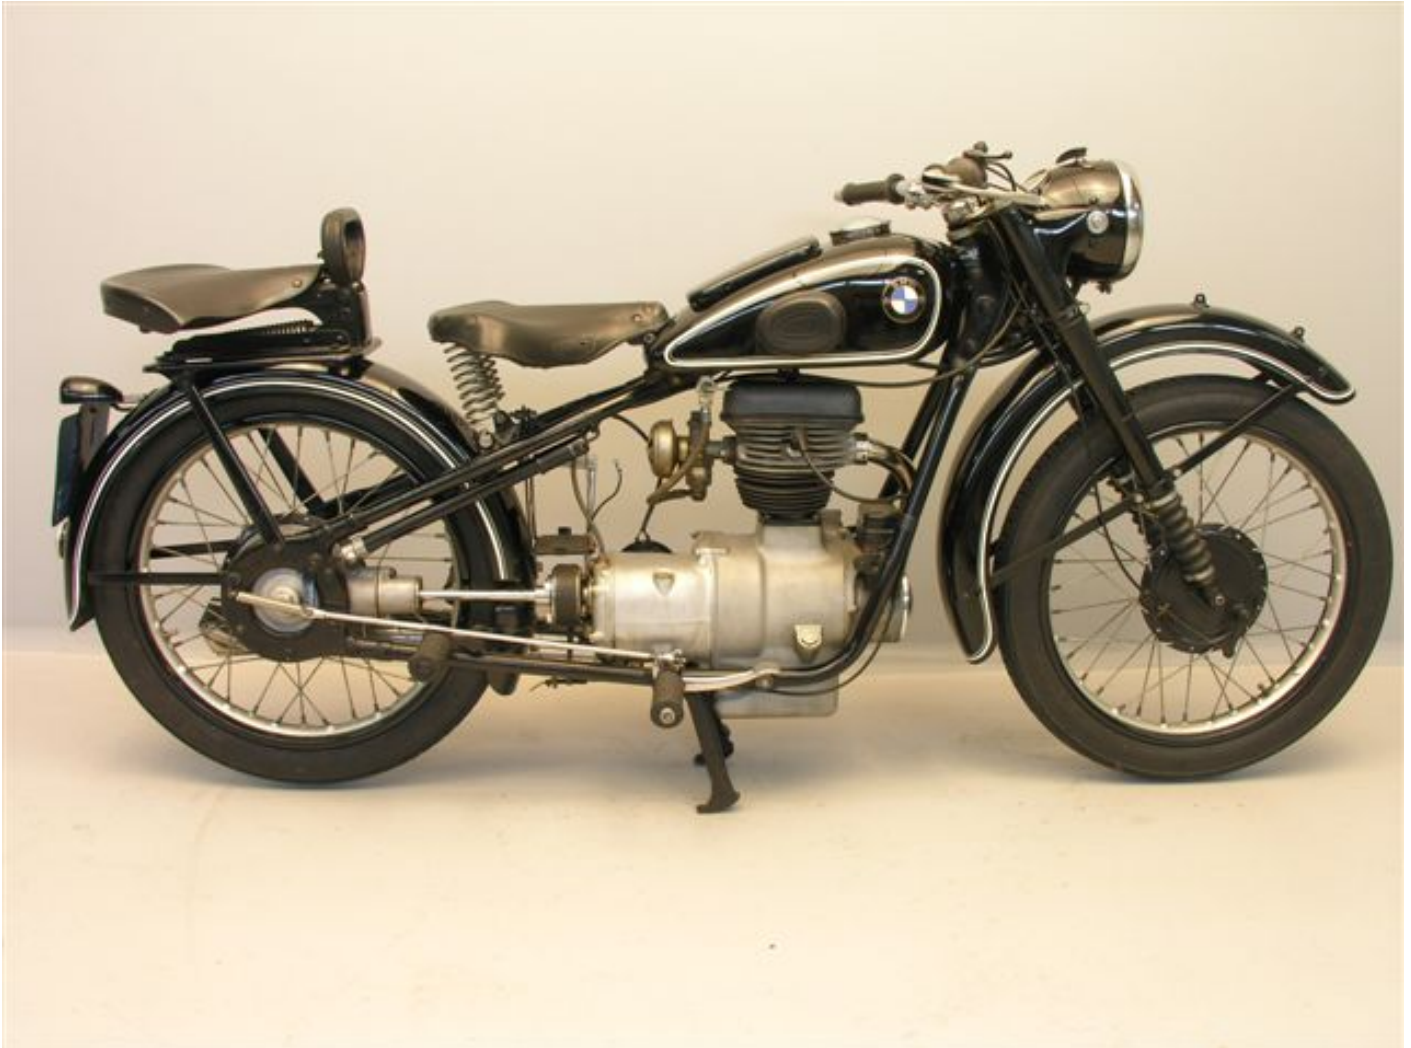

ANTIQUE MOTORCYCLES - ACCESSORIES AND RELATED ITEMS

BMW 1938 R23 1 CYL 247 CC OHV

SOLD

ANTIQUÉ MOTORCYCLES - ACCESSORIES AND RELATED ITEMS

PRODUCT DESCRIPTION

ANTIQUe MOTORCYCLES - ACCESSORIES AND RELATED ITEMS