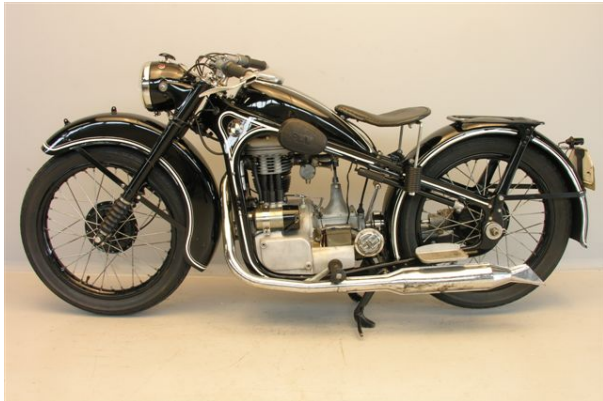

ANTIQUE MOTORCYCLES - ACCESSORIES AND RELATED ITEMS

BMW 1938 R35 1 CYL 340 CC OHV

SOLD

ANTIQUE MOTORCYCLES - ACCESSORIES AND RELATED ITEMS

PRODUCT DESCRIPTION

ANTIQUE MOTORCYCLES - ACCESSORIES AND RELATED ITEMS