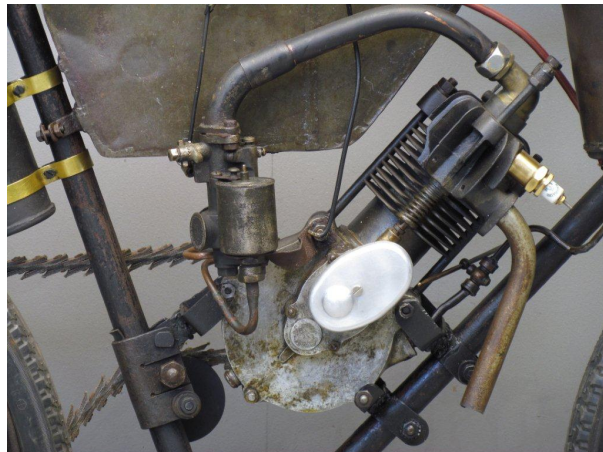

ANTIQUE MOTORCYCLES - ACCESSORIES AND RELATED ITEMS

**BRUTUS 1902 1½HP 1 CYL AIV**

**SOLD**

ANTIQUÉ MOTORCYCLES - ACCESSORIES AND RELATED ITEMS

## PRODUCT DESCRIPTION

ANTIQUe MOTORCYCLES - ACCESSORIES AND RELATED ITEMS

ANTIQUE MOTORCYCLES - ACCESSORIES AND RELATED ITEMS