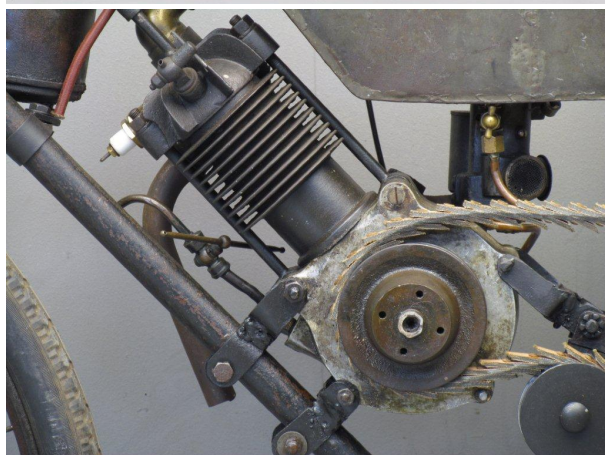

ANTIQUE MOTORCYCLES - ACCESSORIES AND RELATED ITEMS

**BRUTUS 1902 1½HP 1 CYL AIV**

**SOLD**

ANTIQUÉ MOTORCYCLES - ACCESSORIES AND RELATED ITEMS

## PRODUCT DESCRIPTION

ANTIQUe MOTORCYCLES - ACCESSORIES AND RELATED ITEMS

ANTIQUE MOTORCYCLES - ACCESSORIES AND RELATED ITEMS