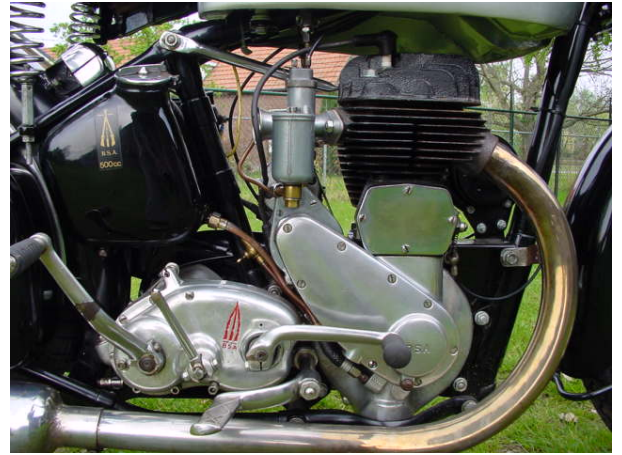

ANTIQUe MOTORCYCLES - ACCESSORIES AND RELATED ITEMS