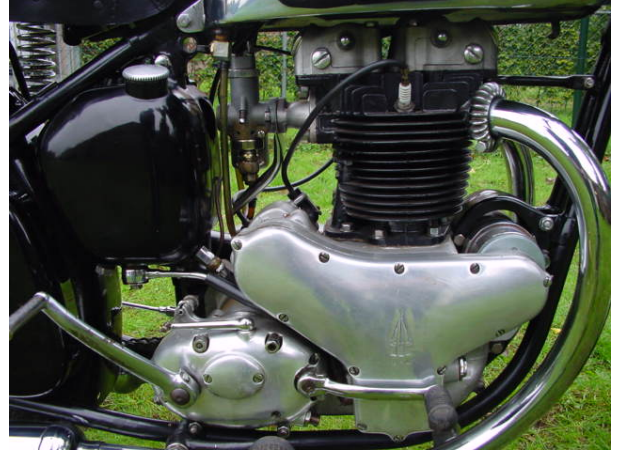

ANTIQUE MOTORCYCLES - ACCESSORIES AND RELATED ITEMS

BSA 1948 A7 500 CC 2 CYL OHV

SOLD

ANTIQUÉ MOTORCYCLES - ACCESSORIES AND RELATED ITEMS

PRODUCT DESCRIPTION

ANTIQUE MOTORCYCLES - ACCESSORIES AND RELATED ITEMS