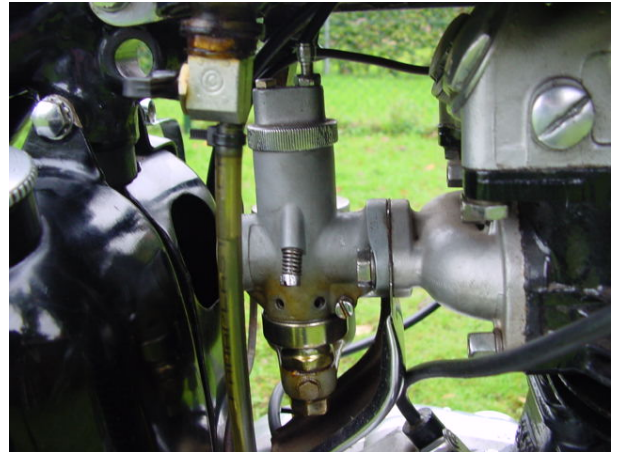

ANTIQUE MOTORCYCLES - ACCESSORIES AND RELATED ITEMS

BSA 1948 A7 500 CC 2 CYL OHV

SOLD

ANTIQUÉ MOTORCYCLES - ACCESSORIES AND RELATED ITEMS

PRODUCT DESCRIPTION

ANTIQUE MOTORCYCLES - ACCESSORIES AND RELATED ITEMS