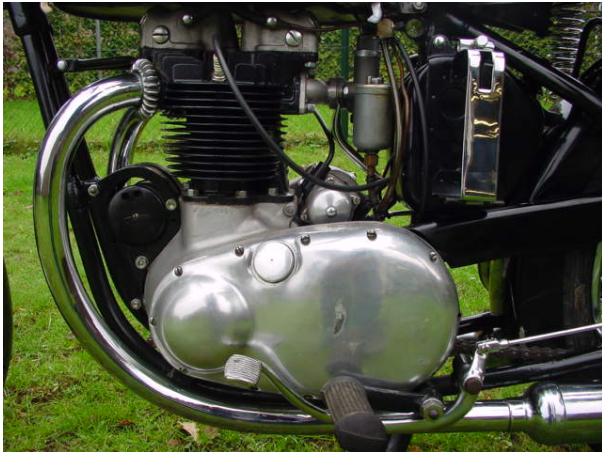

ANTIQUE MOTORCYCLES - ACCESSORIES AND RELATED ITEMS

BSA 1948 A7 500 CC 2 CYL OHV

SOLD

ANTIQUÉ MOTORCYCLES - ACCESSORIES AND RELATED ITEMS

PRODUCT DESCRIPTION

ANTIQUE MOTORCYCLES - ACCESSORIES AND RELATED ITEMS

ANTIQUE MOTORCYCLES - ACCESSORIES AND RELATED ITEMS