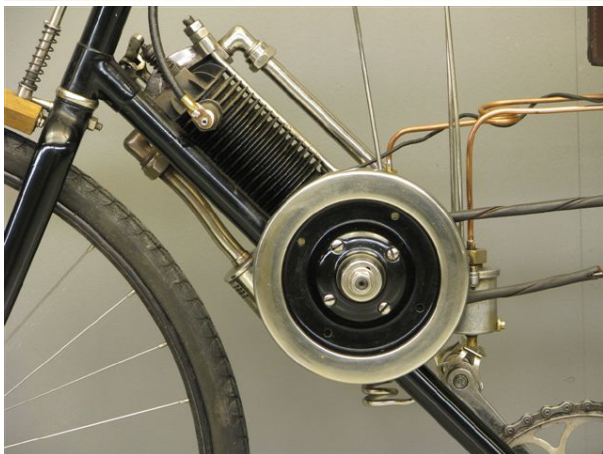

ANTIQUE MOTORCYCLES - ACCESSORIES AND RELATED ITEMS

CLEMENT 1902 143 CC AIV

SOLD

ANTIQUÉ MOTORCYCLES - ACCESSORIES AND RELATED ITEMS

PRODUCT DESCRIPTION

ANTIQUe MOTORCYCLES - ACCESSORIES AND RELATED ITEMS

ANTIQUe MOTORCYCLES - ACCESSORIES AND RELATED ITEMS