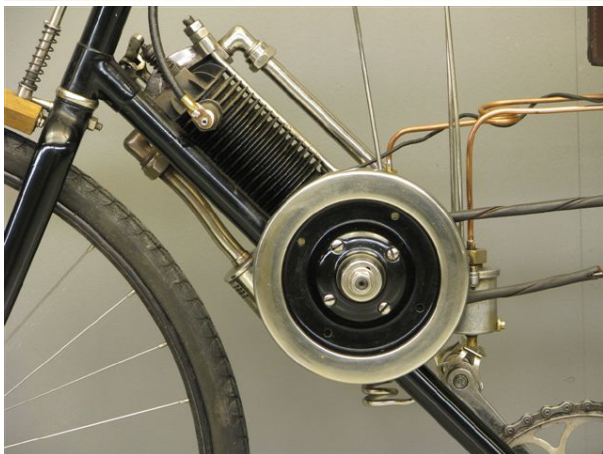

ANTIQUE MOTORCYCLES - ACCESSORIES AND RELATED ITEMS

CLEMENT 1902 143 CC AIV

SOLD

ANTIQUÉ MOTORCYCLES - ACCESSORIES AND RELATED ITEMS

PRODUCT DESCRIPTION

ANTIQUE MOTORCYCLES - ACCESSORIES AND RELATED ITEMS

ANTIQUe MOTORCYCLES - ACCESSORIES AND RELATED ITEMS