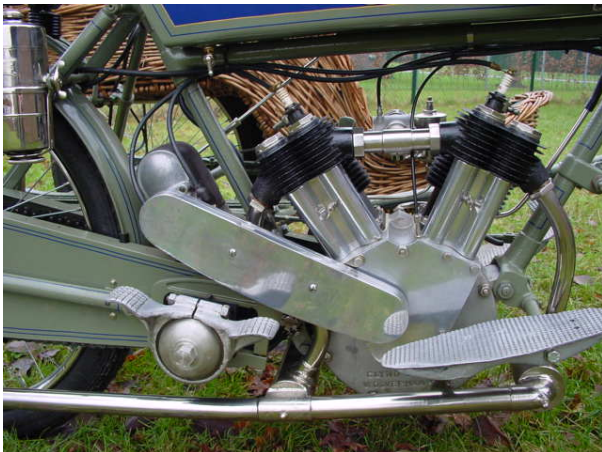

ANTIQUE MOTORCYCLES - ACCESSORIES AND RELATED ITEMS

CLYNO 1912 5/6HP 744 CC 2 CYL SV

**SOLD**

ANTIQUÉ MOTORCYCLES - ACCESSORIES AND RELATED ITEMS

## PRODUCT DESCRIPTION

ANTIQUe MOTORCYCLES - ACCESSORIES AND RELATED ITEMS

ANTIQUE MOTORCYCLES - ACCESSORIES AND RELATED ITEMS