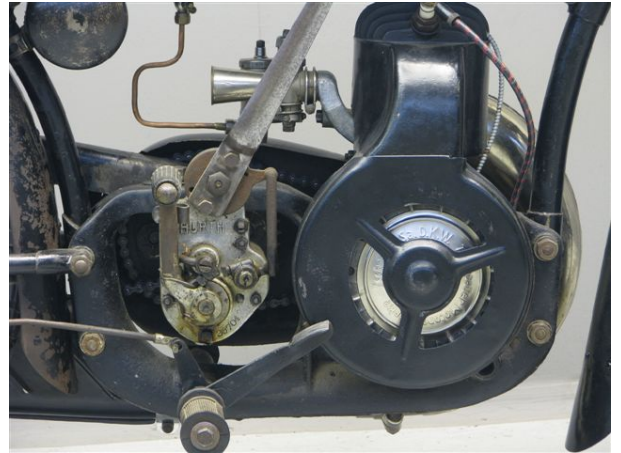

ANTIQUE MOTORCYCLES - ACCESSORIES AND RELATED ITEMS

DKW 1927 E250 245 CC 1 CYL TS

SOLD

ANTIQUÉ MOTORCYCLES - ACCESSORIES AND RELATED ITEMS

PRODUCT DESCRIPTION

ANTIQUe MOTORCYCLES - ACCESSORIES AND RELATED ITEMS