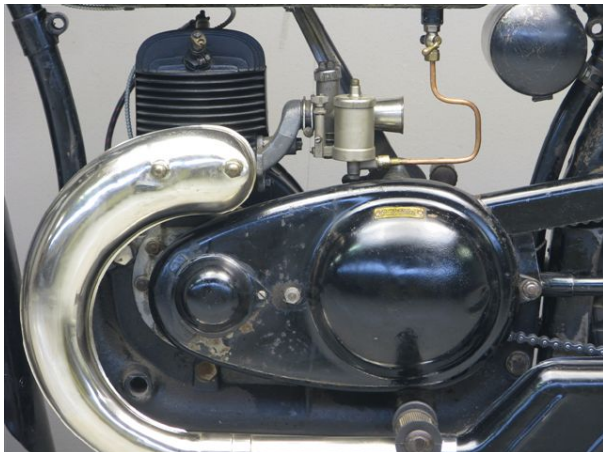

ANTIQUE MOTORCYCLES - ACCESSORIES AND RELATED ITEMS

DKW 1927 E250 245 CC 1 CYL TS

SOLD

ANTIQUÉ MOTORCYCLES - ACCESSORIES AND RELATED ITEMS

PRODUCT DESCRIPTION

ANTIQUe MOTORCYCLES - ACCESSORIES AND RELATED ITEMS