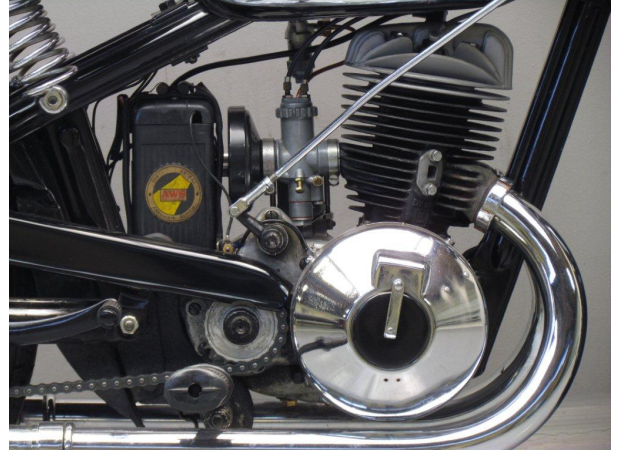

ANTIQUE MOTORCYCLES - ACCESSORIES AND RELATED ITEMS

DKW 1934 SB350 350 CC 1 CYL SV

SOLD

ANTIQUE MOTORCYCLES - ACCESSORIES AND RELATED ITEMS

PRODUCT DESCRIPTION

ANTIQUe MOTORCYCLES - ACCESSORIES AND RELATED ITEMS