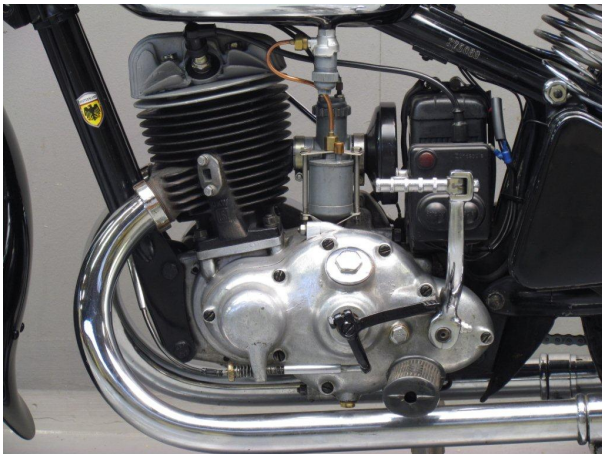

ANTIQUE MOTORCYCLES - ACCESSORIES AND RELATED ITEMS

DKW 1934 SB350 350 CC 1 CYL SV

SOLD

ANTIQUE MOTORCYCLES - ACCESSORIES AND RELATED ITEMS

PRODUCT DESCRIPTION

ANTIQUe MOTORCYCLES - ACCESSORIES AND RELATED ITEMS