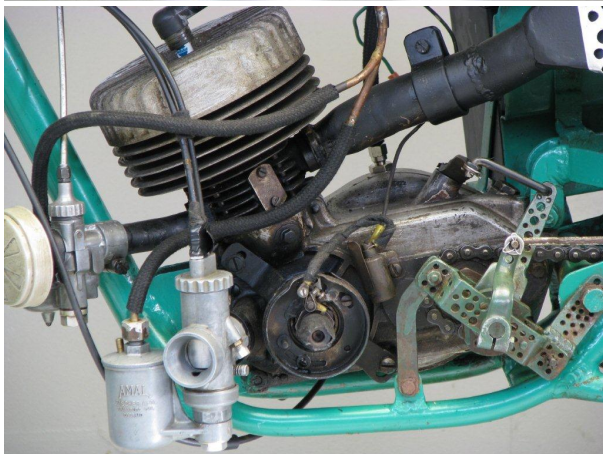

ANTIQUe MOTORCYCLES - ACCESSORIES AND RELATED ITEMS