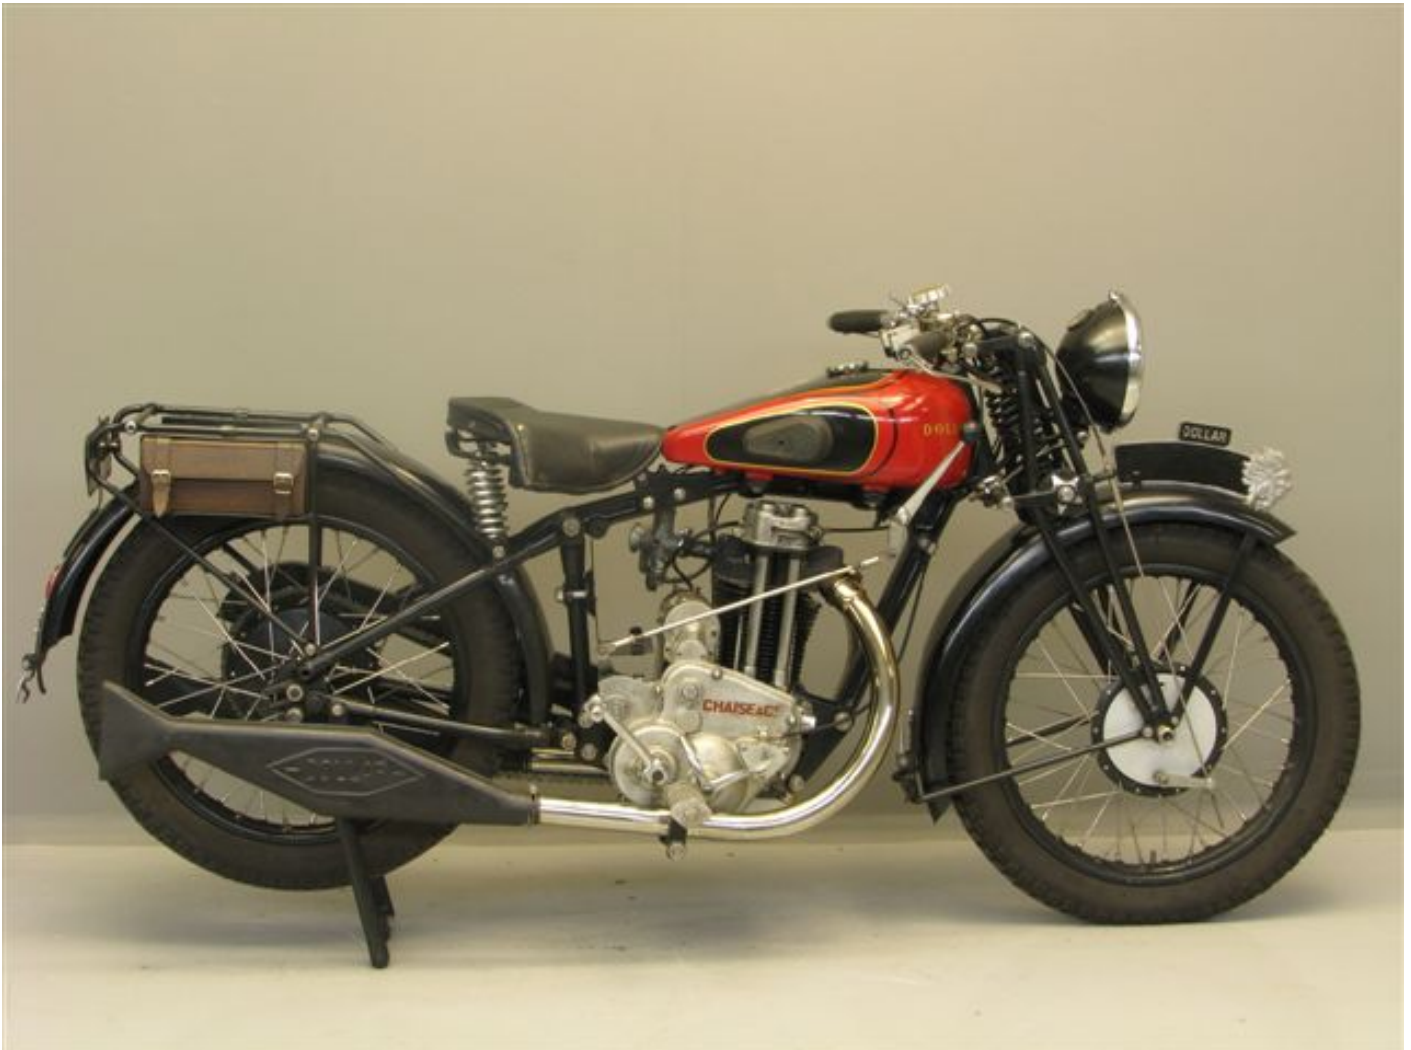

ANTIQUÉ MOTORCYCLES - ACCESSORIES AND RELATED ITEMS

DOLLAR 1930 MODEL S2 500 CC 1 CYL OHV

SOLD

ANTIQUÉ MOTORCYCLES - ACCESSORIES AND RELATED ITEMS

PRODUCT DESCRIPTION

ANTIQUe MOTORCYCLES - ACCESSORIES AND RELATED ITEMS

ANTIQUE MOTORCYCLES - ACCESSORIES AND RELATED ITEMS