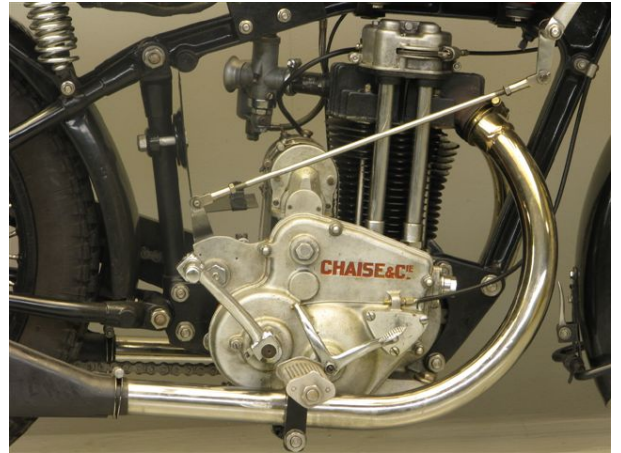

ANTIQUÉ MOTORCYCLES - ACCESSORIES AND RELATED ITEMS

DOLLAR 1930 MODEL S2 500 CC 1 CYL OHV

SOLD

ANTIQUÉ MOTORCYCLES - ACCESSORIES AND RELATED ITEMS

PRODUCT DESCRIPTION

ANTIQUe MOTORCYCLES - ACCESSORIES AND RELATED ITEMS