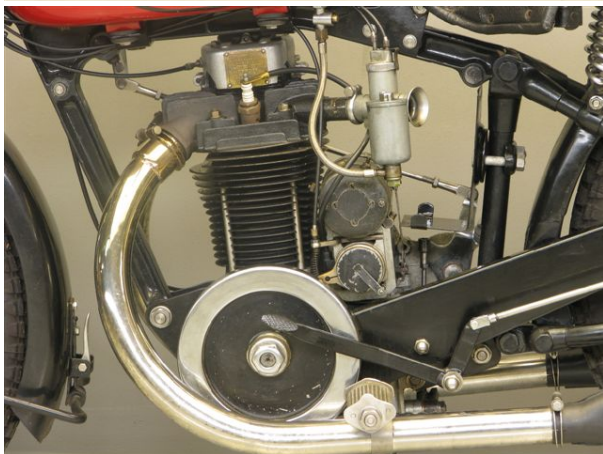

ANTIQUÉ MOTORCYCLES - ACCESSORIES AND RELATED ITEMS

DOLLAR 1930 MODEL S2 500 CC 1 CYL OHV

SOLD

ANTIQUÉ MOTORCYCLES - ACCESSORIES AND RELATED ITEMS

PRODUCT DESCRIPTION

ANTIQUe MOTORCYCLES - ACCESSORIES AND RELATED ITEMS