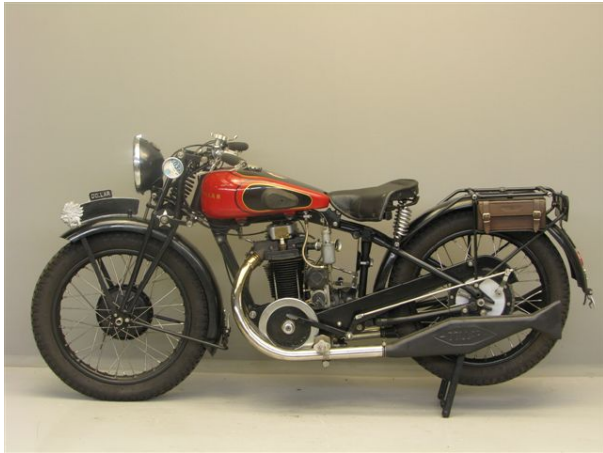

ANTIQUÉ MOTORCYCLES - ACCESSORIES AND RELATED ITEMS

DOLLAR 1930 MODEL S2 500 CC 1 CYL OHV

SOLD

ANTIQUÉ MOTORCYCLES - ACCESSORIES AND RELATED ITEMS

PRODUCT DESCRIPTION

ANTIQUe MOTORCYCLES - ACCESSORIES AND RELATED ITEMS

ANTIQUE MOTORCYCLES - ACCESSORIES AND RELATED ITEMS