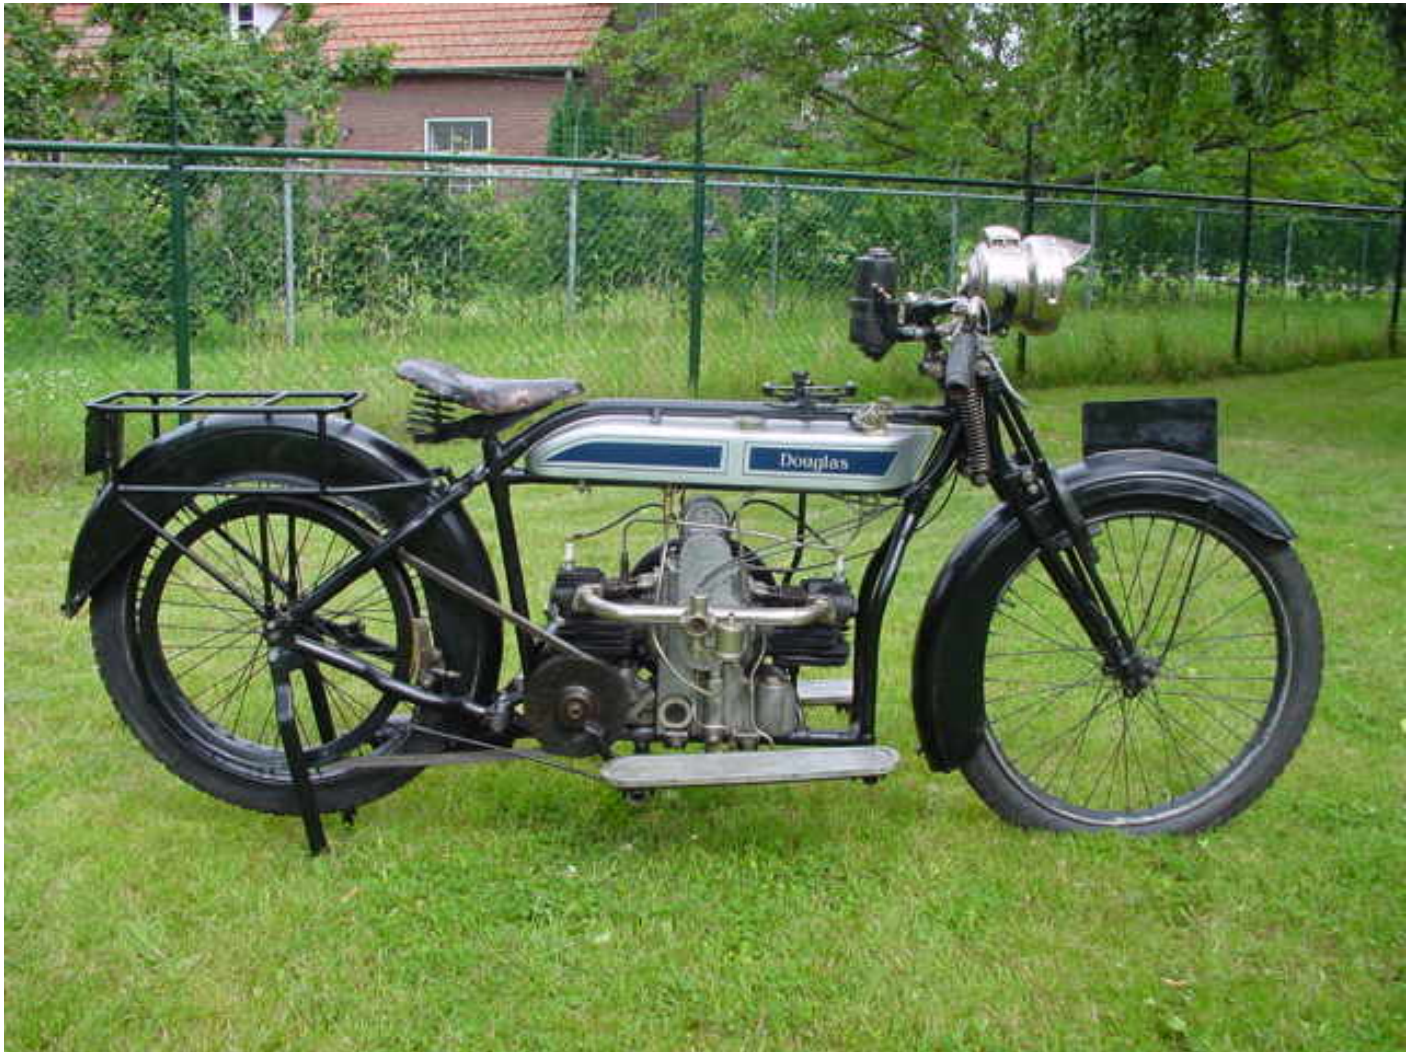

ANTIQUE MOTORCYCLES - ACCESSORIES AND RELATED ITEMS

DOUGLAS 1918 4 HP 600 CC 2 CYL SV

SOLD

ANTIQUÉ MOTORCYCLES - ACCESSORIES AND RELATED ITEMS

PRODUCT DESCRIPTION

ANTIQUe MOTORCYCLES - ACCESSORIES AND RELATED ITEMS