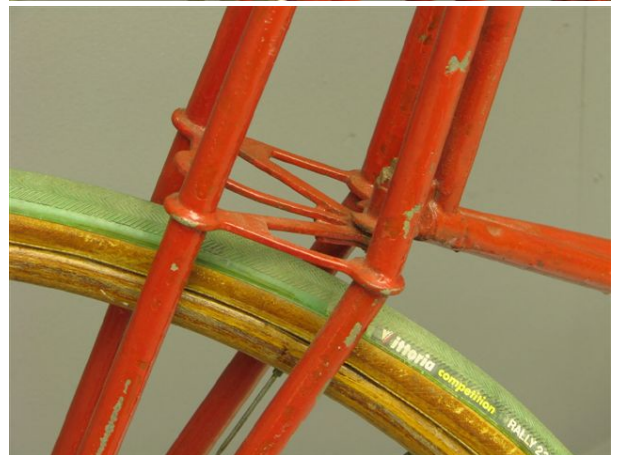

ANTIQUE MOTORCYCLES - ACCESSORIES AND RELATED ITEMS

DURSLEY PEDERSEN 1903 FEATHERWEIGHT

SOLD

ANTIQUÉ MOTORCYCLES - ACCESSORIES AND RELATED ITEMS

PRODUCT DESCRIPTION

ANTIQUE MOTORCYCLES - ACCESSORIES AND RELATED ITEMS