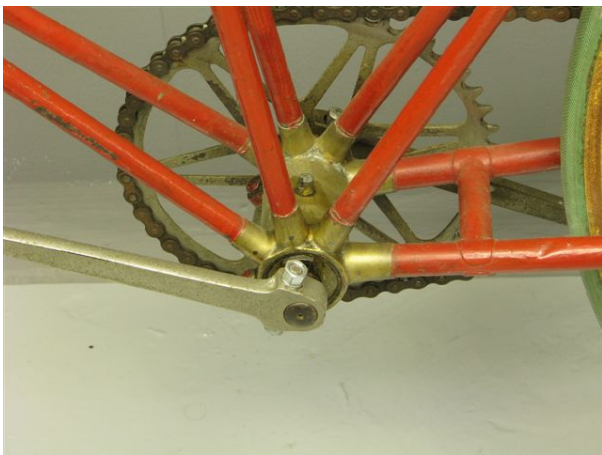

ANTIQUE MOTORCYCLES - ACCESSORIES AND RELATED ITEMS

DURSLEY PEDERSEN 1903 FEATHERWEIGHT

SOLD

ANTIQUÉ MOTORCYCLES - ACCESSORIES AND RELATED ITEMS

PRODUCT DESCRIPTION

ANTIQUE MOTORCYCLES - ACCESSORIES AND RELATED ITEMS