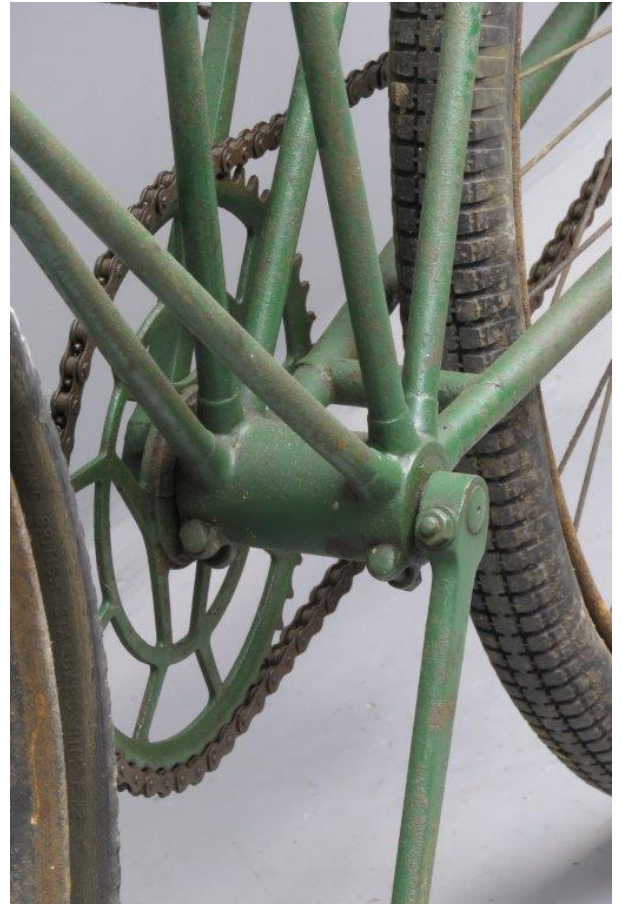

ANTIQUE MOTORCYCLES - ACCESSORIES AND RELATED ITEMS

DURSLEY PEDERSEN BICYCLE

SOLD

ANTIQUE MOTORCYCLES - ACCESSORIES AND RELATED ITEMS

PRODUCT DESCRIPTION

Durley Pedersen bicycle Frame nr 423 - 2

ANTIQUE MOTORCYCLES - ACCESSORIES AND RELATED ITEMS

ANTIQUE MOTORCYCLES - ACCESSORIES AND RELATED ITEMS