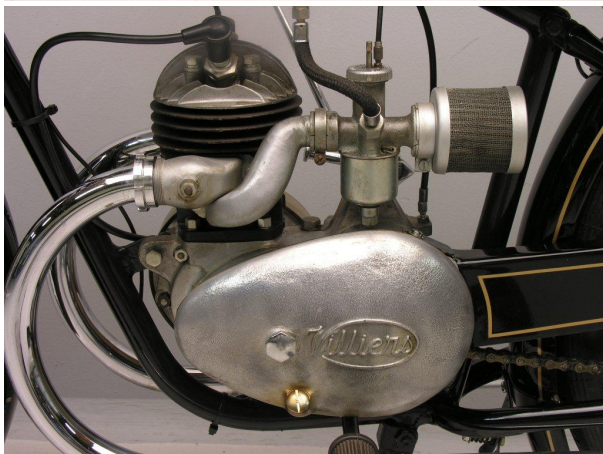

ANTIQUE MOTORCYCLES - ACCESSORIES AND RELATED ITEMS

**EYSINK 1938 JUBILEUM 125CC 1 CYL TS**

**SOLD**

ANTIQUÉ MOTORCYCLES - ACCESSORIES AND RELATED ITEMS

## PRODUCT DESCRIPTION

ANTIQUE MOTORCYCLES - ACCESSORIES AND RELATED ITEMS

ANTIQUE MOTORCYCLES - ACCESSORIES AND RELATED ITEMS