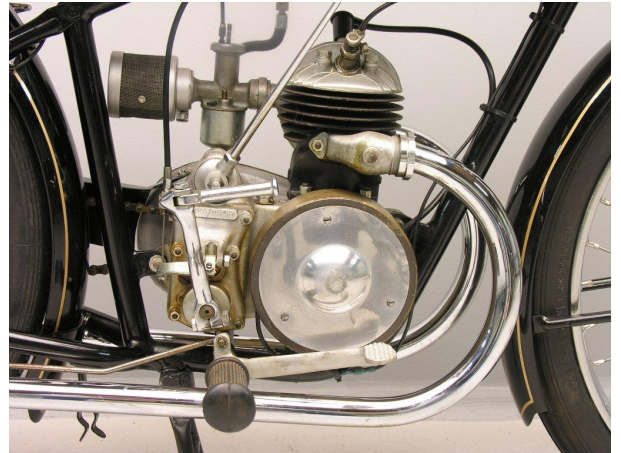

ANTIQUE MOTORCYCLES - ACCESSORIES AND RELATED ITEMS