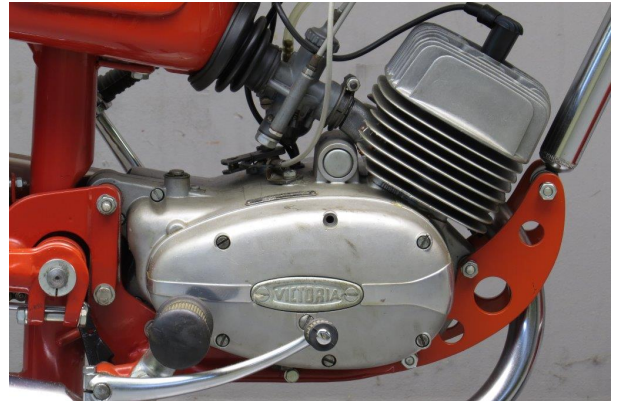

ANTIQUE MOTORCYCLES - ACCESSORIES AND RELATED ITEMS

**EYSINK 1968 SUPER SPRINT 50CC 1 CYL TS**

**SOLD**

ANTIQUÉ MOTORCYCLES - ACCESSORIES AND RELATED ITEMS

## PRODUCT DESCRIPTION

ANTIQUE MOTORCYCLES - ACCESSORIES AND RELATED ITEMS

ANTIQUe MOTORCYCLES - ACCESSORIES AND RELATED ITEMS