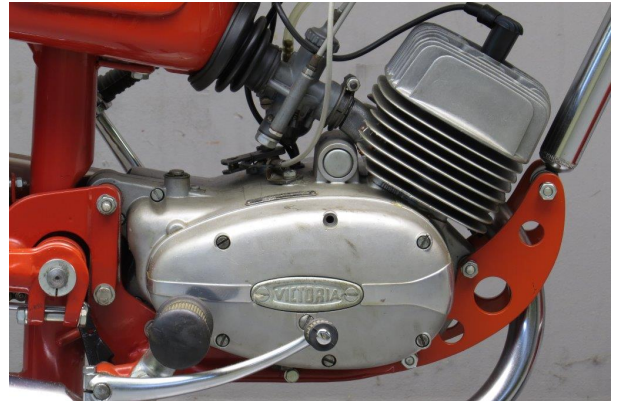

ANTIQUE MOTORCYCLES - ACCESSORIES AND RELATED ITEMS

EYSINK 1968 SUPER SPRINT 50CC 1 CYL TS

SOLD

ANTIQUÉ MOTORCYCLES - ACCESSORIES AND RELATED ITEMS

PRODUCT DESCRIPTION

ANTIQUE MOTORCYCLES - ACCESSORIES AND RELATED ITEMS