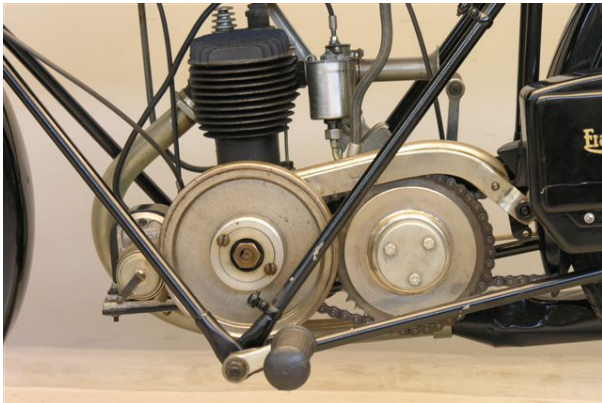

ANTIQUE MOTORCYCLES - ACCESSORIES AND RELATED ITEMS

FRANCIS BARNETT 1926 JAP 175 CC 1 CYL SV

SOLD

ANTIQUÉ MOTORCYCLES - ACCESSORIES AND RELATED ITEMS

PRODUCT DESCRIPTION

ANTIQUE MOTORCYCLES - ACCESSORIES AND RELATED ITEMS