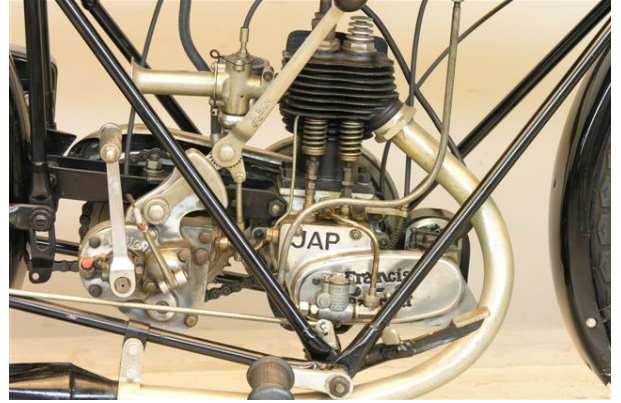

ANTIQUE MOTORCYCLES - ACCESSORIES AND RELATED ITEMS

FRANCIS BARNETT 1926 JAP 175 CC 1 CYL SV

SOLD

ANTIQUÉ MOTORCYCLES - ACCESSORIES AND RELATED ITEMS

PRODUCT DESCRIPTION

ANTIQUE MOTORCYCLES - ACCESSORIES AND RELATED ITEMS