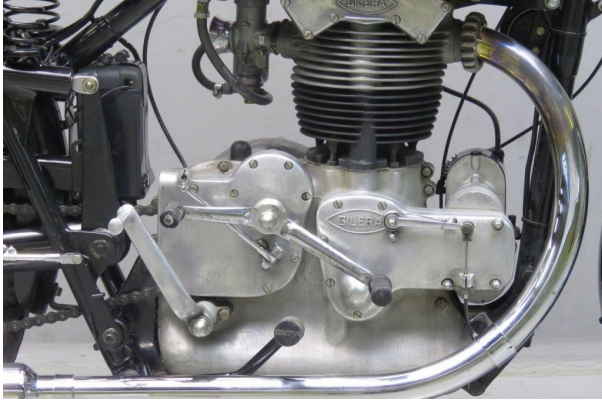

ANTIQUE MOTORCYCLES - ACCESSORIES AND RELATED ITEMS

GILERA 1948 SATURNO 500CC 1 CYL OHV 2602

SOLD

ANTIQUÉ MOTORCYCLES - ACCESSORIES AND RELATED ITEMS

PRODUCT DESCRIPTION

ANTIQUe MOTORCYCLES - ACCESSORIES AND RELATED ITEMS