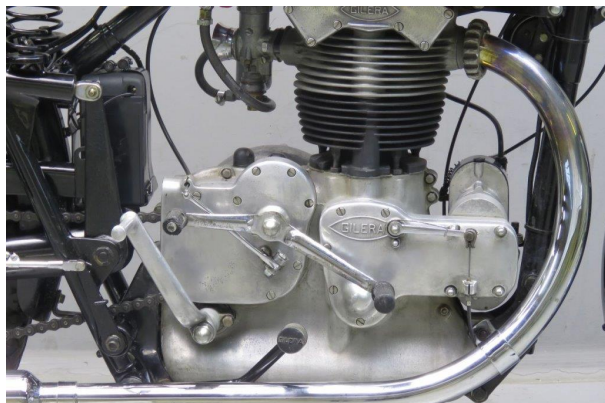

ANTIQUE MOTORCYCLES - ACCESSORIES AND RELATED ITEMS

GILERA 1948 SATURNO 500CC 1 CYL OHV 2602

SOLD

ANTIQUÉ MOTORCYCLES - ACCESSORIES AND RELATED ITEMS

PRODUCT DESCRIPTION

ANTIQUe MOTORCYCLES - ACCESSORIES AND RELATED ITEMS