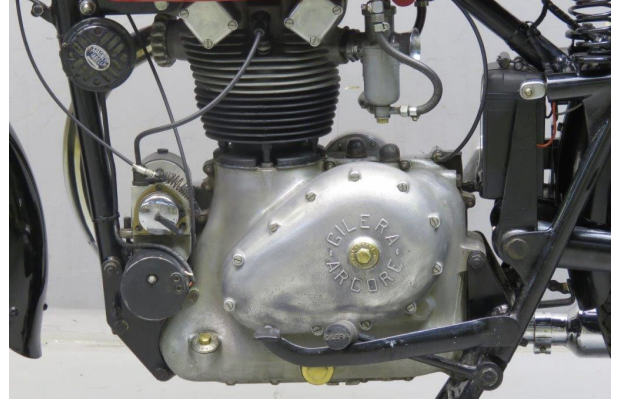

ANTIQUE MOTORCYCLES - ACCESSORIES AND RELATED ITEMS

GILERA 1948 SATURNO 500CC 1 CYL OHV 2602

SOLD

ANTIQUÉ MOTORCYCLES - ACCESSORIES AND RELATED ITEMS

PRODUCT DESCRIPTION

ANTIQUe MOTORCYCLES - ACCESSORIES AND RELATED ITEMS