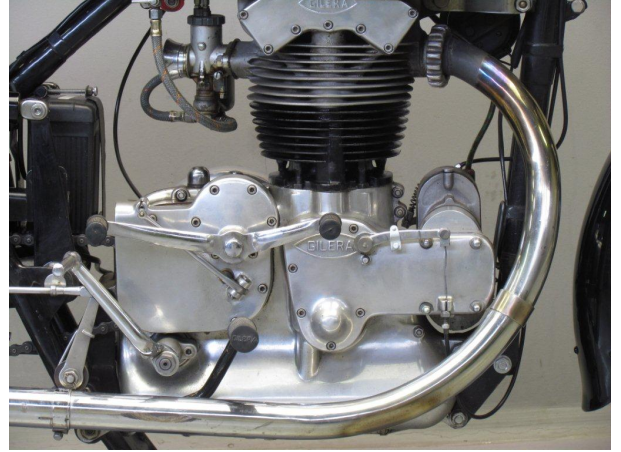

ANTIQUe MOTORCYCLES - ACCESSORIES AND RELATED ITEMS