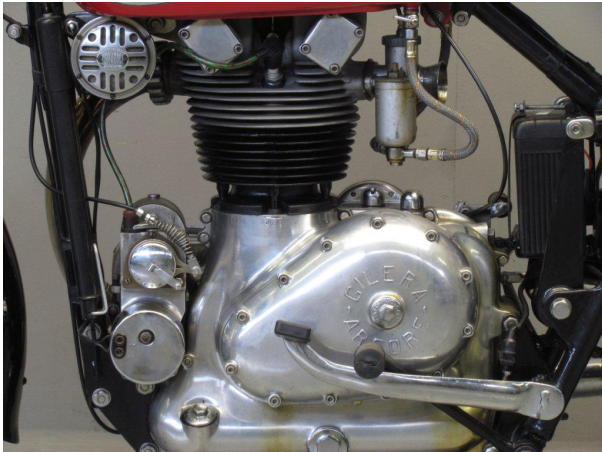

ANTIQUe MOTORCYCLES - ACCESSORIES AND RELATED ITEMS