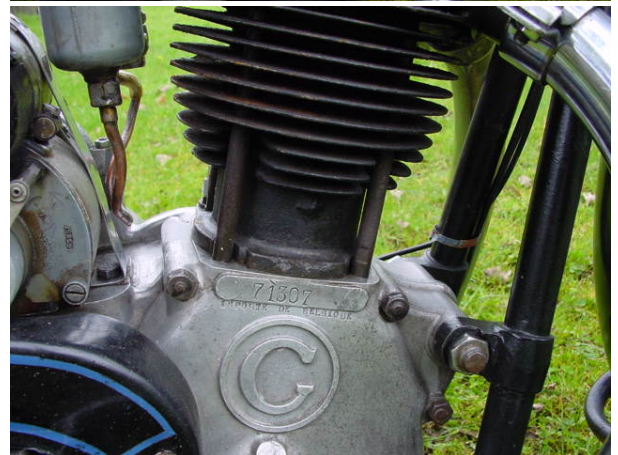

ANTIQUE MOTORCYCLES - ACCESSORIES AND RELATED ITEMS

GILLET 1931 SUPERSPORT 350 CC 1 CYL OHV

SOLD

ANTIQUE MOTORCYCLES - ACCESSORIES AND RELATED ITEMS

PRODUCT DESCRIPTION

ANTIQUe MOTORCYCLES - ACCESSORIES AND RELATED ITEMS