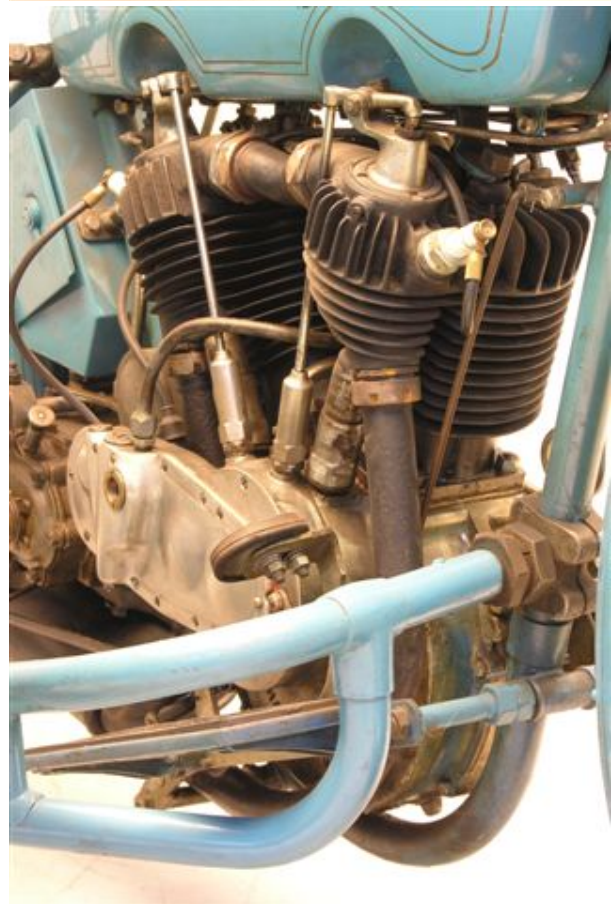

ANTIQUE MOTORCYCLES - ACCESSORIES AND RELATED ITEMS