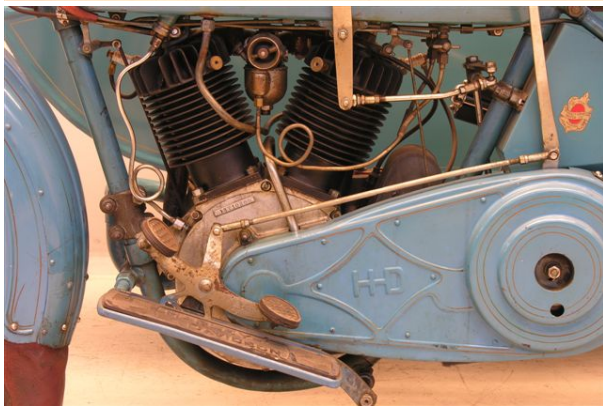

ANTIQUE MOTORCYCLES - ACCESSORIES AND RELATED ITEMS