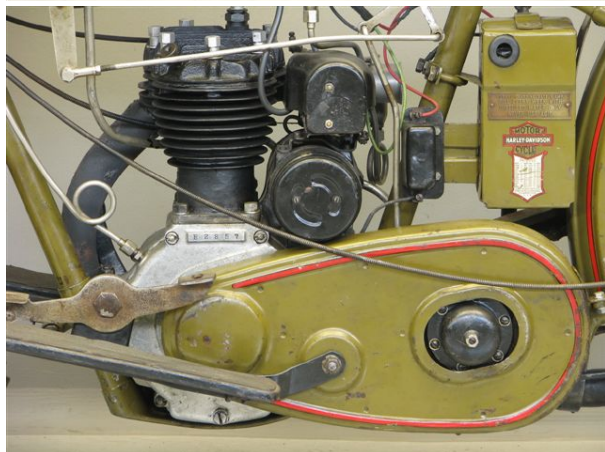

ANTIQUE MOTORCYCLES - ACCESSORIES AND RELATED ITEMS

HARLEY DAVIDSON 1926 26B 350 CC 1 CYL SV

SOLD

ANTIQUE MOTORCYCLES - ACCESSORIES AND RELATED ITEMS

PRODUCT DESCRIPTION

Harley Davidson 1926 model 26-B 350 cc SV Frame # 26/2814 engine # B2857

1926 Harley Davidson 26B 350cc s.v.

Model "twenty one" was introduced in 1925 and it was mainly produced for the export market; it was the lowest price Harley at the time.

This model B is the luxury model with full electric lighting.

The machine is a nice older restoration and because of its rarity it is a sought-after model among vintage HD enthusiasts.

ANTIQUE MOTORCYCLES - ACCESSORIES AND RELATED ITEMS

ANTIQUE MOTORCYCLES - ACCESSORIES AND RELATED ITEMS