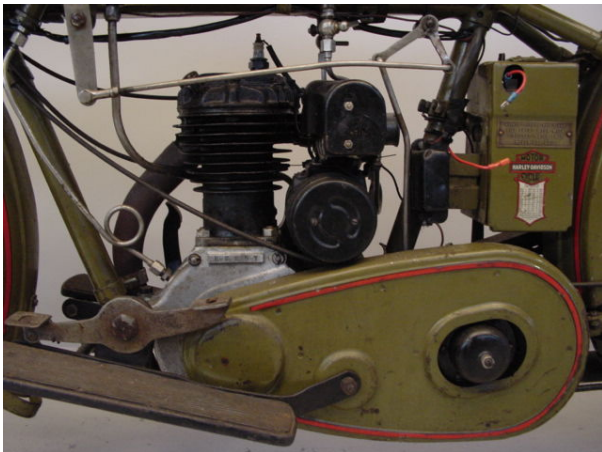

ANTIQUE MOTORCYCLES - ACCESSORIES AND RELATED ITEMS

**HARLEY DAVIDSON 1926 26B 350CC 1CYL SV**

**SOLD**

ANTIQUE MOTORCYCLES - ACCESSORIES AND RELATED ITEMS

## PRODUCT DESCRIPTION

**Harley Davidson 1926 model 26-B 350 cc SV Frame # 26/2814 engine # B2857**

Model "twenty one" was introduced in 1925 and it was mainly produced for the export market; it was the lowest price Harley at the time.

This model B is the luxury model with full electric lighting.

The machine is a nice older restoration and because of its rarity it is a sought-after model among vintage HD enthusiasts

ANTIQUE MOTORCYCLES - ACCESSORIES AND RELATED ITEMS