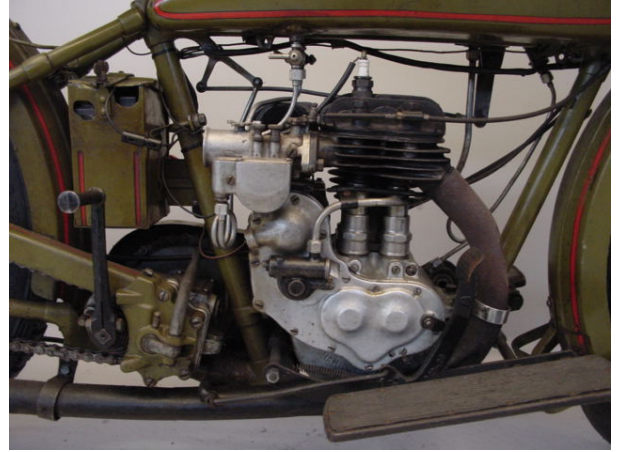

ANTIQUE MOTORCYCLES - ACCESSORIES AND RELATED ITEMS

**HARLEY DAVIDSON 1926 26B 350CC 1CYL SV**

**SOLD**

ANTIQUE MOTORCYCLES - ACCESSORIES AND RELATED ITEMS

## PRODUCT DESCRIPTION

**Harley Davidson 1926 model 26-B 350 cc SV Frame # 26/2814 engine # B2857**

Model "twenty one" was introduced in 1925 and it was mainly produced for the export market; it was the lowest price Harley at the time.

This model B is the luxury model with full electric lighting.

The machine is a nice older restoration and because of its rarity it is a sought-after model among vintage HD enthusiasts

ANTIQUE MOTORCYCLES - ACCESSORIES AND RELATED ITEMS