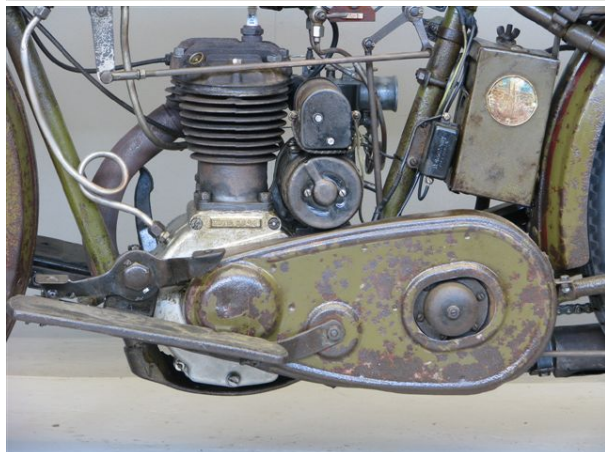

ANTIQUE MOTORCYCLES - ACCESSORIES AND RELATED ITEMS

HARLEY DAVIDSON 1928 MODEL 28B 1 CYL 350 CC SV

SOLD

ANTIQUÉ MOTORCYCLES - ACCESSORIES AND RELATED ITEMS

PRODUCT DESCRIPTION

ANTIQUE MOTORCYCLES - ACCESSORIES AND RELATED ITEMS

ANTIQUE MOTORCYCLES - ACCESSORIES AND RELATED ITEMS