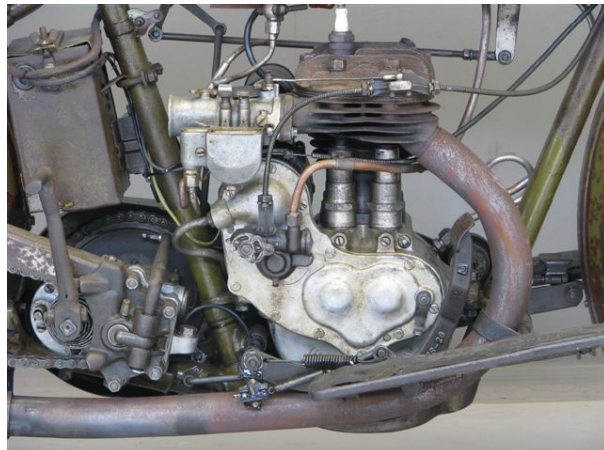

ANTIQUE MOTORCYCLES - ACCESSORIES AND RELATED ITEMS

HARLEY DAVIDSON 1928 MODEL 28B 1 CYL 350 CC SV

SOLD

ANTIQUÉ MOTORCYCLES - ACCESSORIES AND RELATED ITEMS

PRODUCT DESCRIPTION

ANTIQUE MOTORCYCLES - ACCESSORIES AND RELATED ITEMS