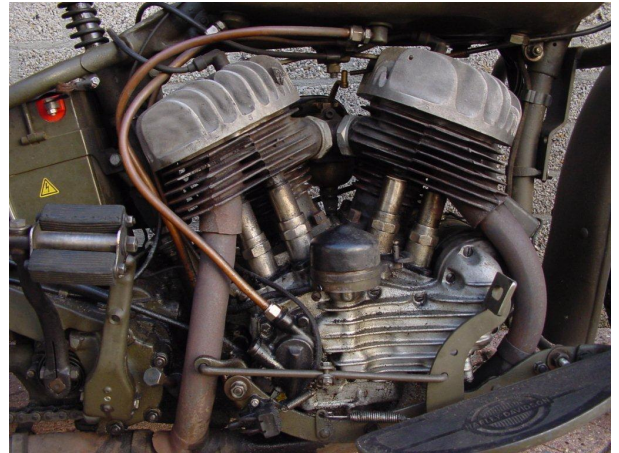

ANTIQUE MOTORCYCLES - ACCESSORIES AND RELATED ITEMS

HARLEY DAVIDSON 1941 WLA 750CC 2 CYL SV

SOLD

ANTIQUÉ MOTORCYCLES - ACCESSORIES AND RELATED ITEMS

PRODUCT DESCRIPTION

ANTIQUE MOTORCYCLES - ACCESSORIES AND RELATED ITEMS