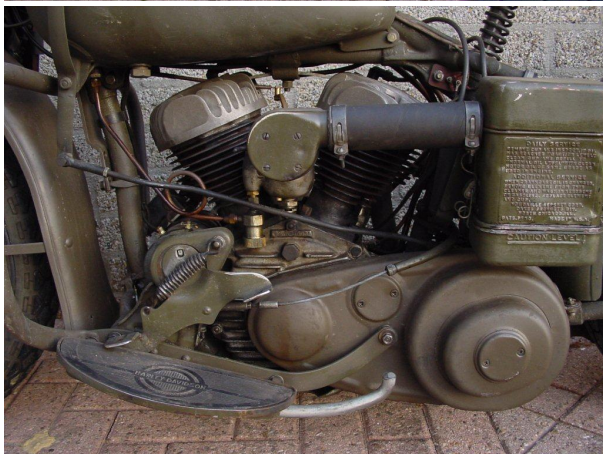

ANTIQUE MOTORCYCLES - ACCESSORIES AND RELATED ITEMS

HARLEY DAVIDSON 1941 WLA 750CC 2 CYL SV

SOLD

ANTIQUÉ MOTORCYCLES - ACCESSORIES AND RELATED ITEMS

PRODUCT DESCRIPTION

ANTIQUE MOTORCYCLES - ACCESSORIES AND RELATED ITEMS