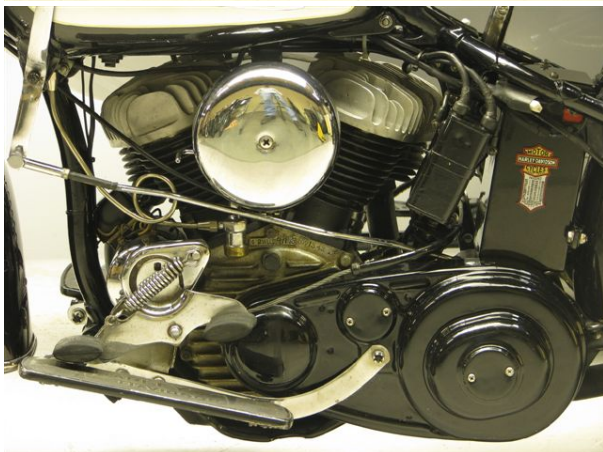

ANTIQUE MOTORCYCLES - ACCESSORIES AND RELATED ITEMS

HARLEY DAVIDSON 1942 42WLC 750 CC 2 CYL SV

SOLD

ANTIQUÉ MOTORCYCLES - ACCESSORIES AND RELATED ITEMS

PRODUCT DESCRIPTION

ANTIQUÉ MOTORCYCLES - ACCESSORIES AND RELATED ITEMS