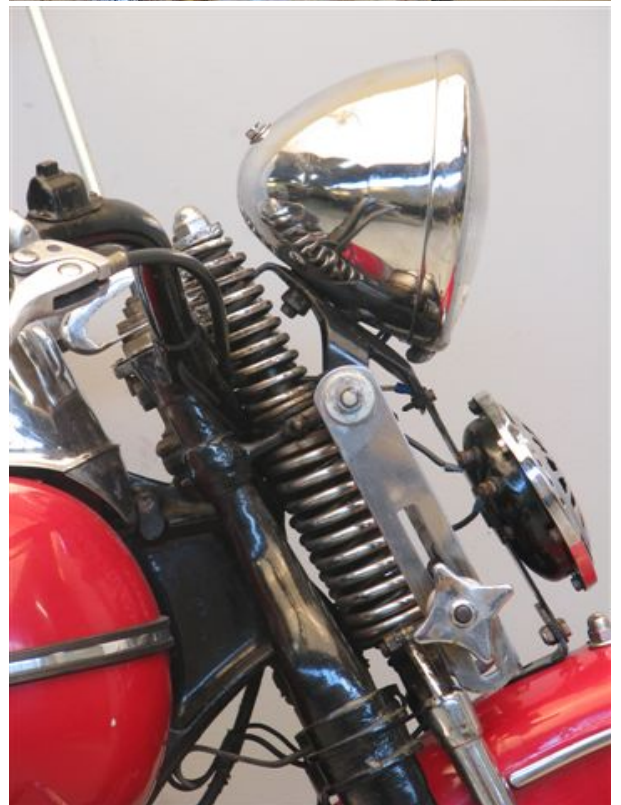

ANTIQUE MOTORCYCLES - ACCESSORIES AND RELATED ITEMS

HARLEY DAVIDSON 1942 WLC

SOLD

ANTIQUÉ MOTORCYCLES - ACCESSORIES AND RELATED ITEMS

PRODUCT DESCRIPTION

ANTIQUe MOTORCYCLES - ACCESSORIES AND RELATED ITEMS