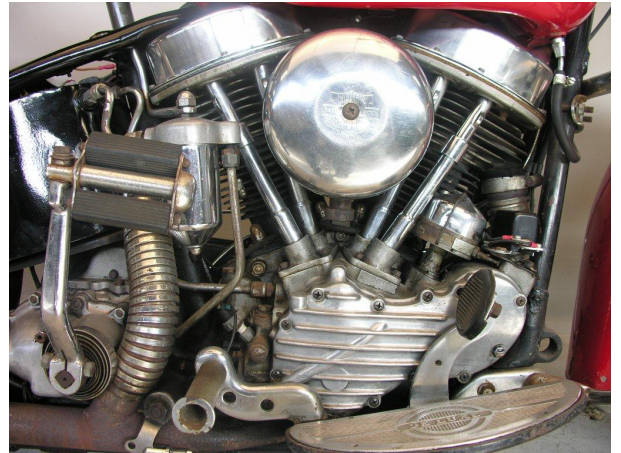

ANTIQUE MOTORCYCLES - ACCESSORIES AND RELATED ITEMS

HARLEY DAVIDSON 1953 HYDRA GLIDE 1200 CC 2 CYL OHV

SOLD

ANTIQUÉ MOTORCYCLES - ACCESSORIES AND RELATED ITEMS

PRODUCT DESCRIPTION

ANTIQUE MOTORCYCLES - ACCESSORIES AND RELATED ITEMS