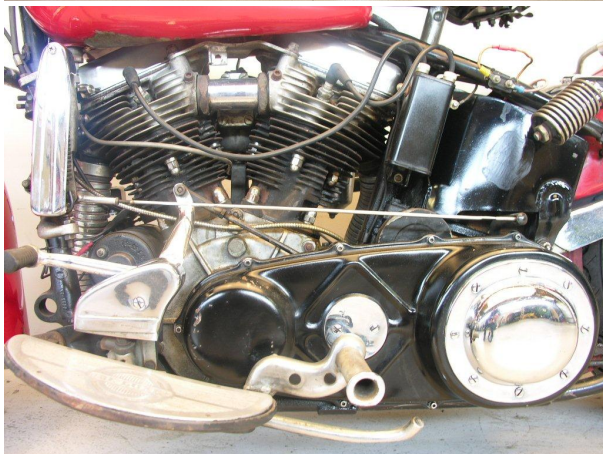

ANTIQUE MOTORCYCLES - ACCESSORIES AND RELATED ITEMS

HARLEY DAVIDSON 1953 HYDRA GLIDE 1200 CC 2 CYL OHV

SOLD

ANTIQUÉ MOTORCYCLES - ACCESSORIES AND RELATED ITEMS

PRODUCT DESCRIPTION

ANTIQUE MOTORCYCLES - ACCESSORIES AND RELATED ITEMS