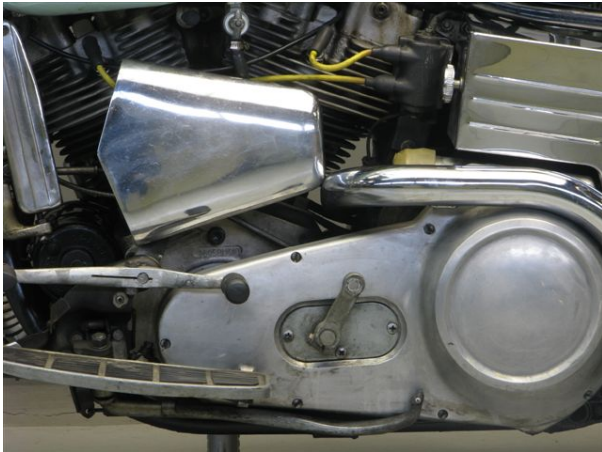

ANTIQUe MOTORCYCLES - ACCESSORIES AND RELATED ITEMS