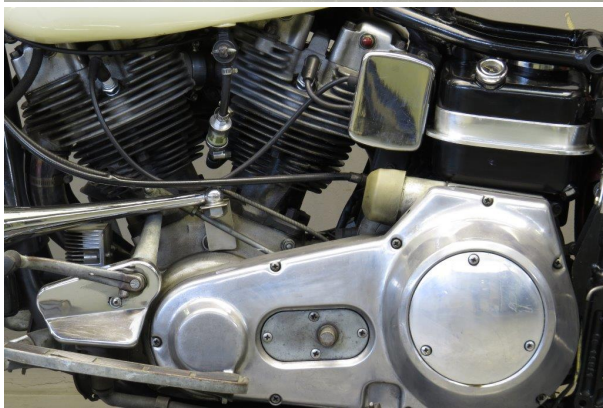

ANTIQUE MOTORCYCLES - ACCESSORIES AND RELATED ITEMS

HARLEY DAVIDSON 1971 ELECTRA GLIDE

SOLD

ANTIQUÉ MOTORCYCLES - ACCESSORIES AND RELATED ITEMS

PRODUCT DESCRIPTION

ANTIQUe MOTORCYCLES - ACCESSORIES AND RELATED ITEMS