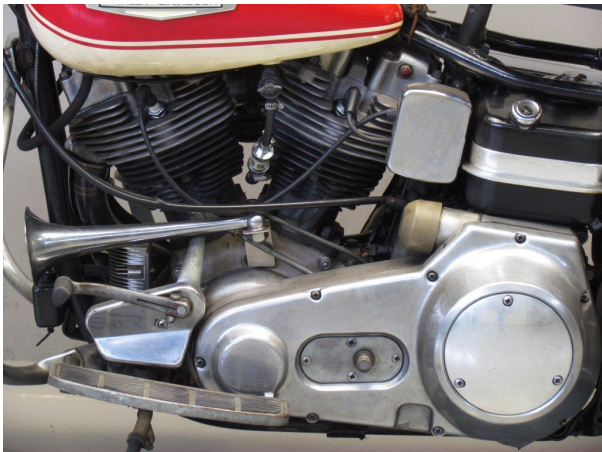

ANTIQUE MOTORCYCLES - ACCESSORIES AND RELATED ITEMS

HARLEY DAVIDSON 1971 ELECTRA GLIDE

SOLD

ANTIQUÉ MOTORCYCLES - ACCESSORIES AND RELATED ITEMS

PRODUCT DESCRIPTION

ANTIQUe MOTORCYCLES - ACCESSORIES AND RELATED ITEMS