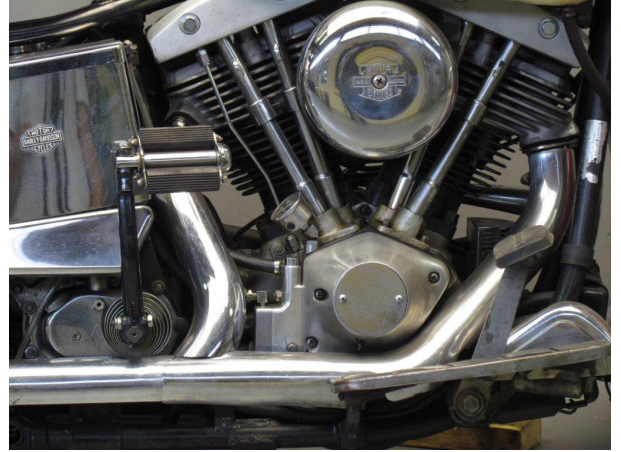

ANTIQUE MOTORCYCLES - ACCESSORIES AND RELATED ITEMS

HARLEY DAVIDSON 1971 ELECTRA GLIDE

SOLD

ANTIQUÉ MOTORCYCLES - ACCESSORIES AND RELATED ITEMS

PRODUCT DESCRIPTION

ANTIQUe MOTORCYCLES - ACCESSORIES AND RELATED ITEMS