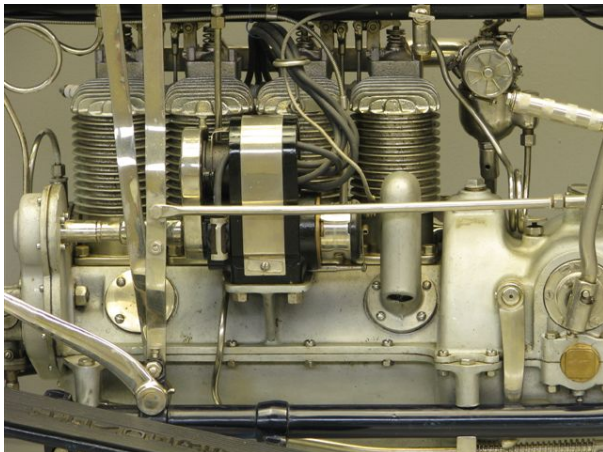

ANTIQUE MOTORCYCLES - ACCESSORIES AND RELATED ITEMS

HENDERSON 1917 MODEL G 989 CC 4 CYL IOE

SOLD

ANTIQUÉ MOTORCYCLES - ACCESSORIES AND RELATED ITEMS

PRODUCT DESCRIPTION

ANTIQUE MOTORCYCLES - ACCESSORIES AND RELATED ITEMS