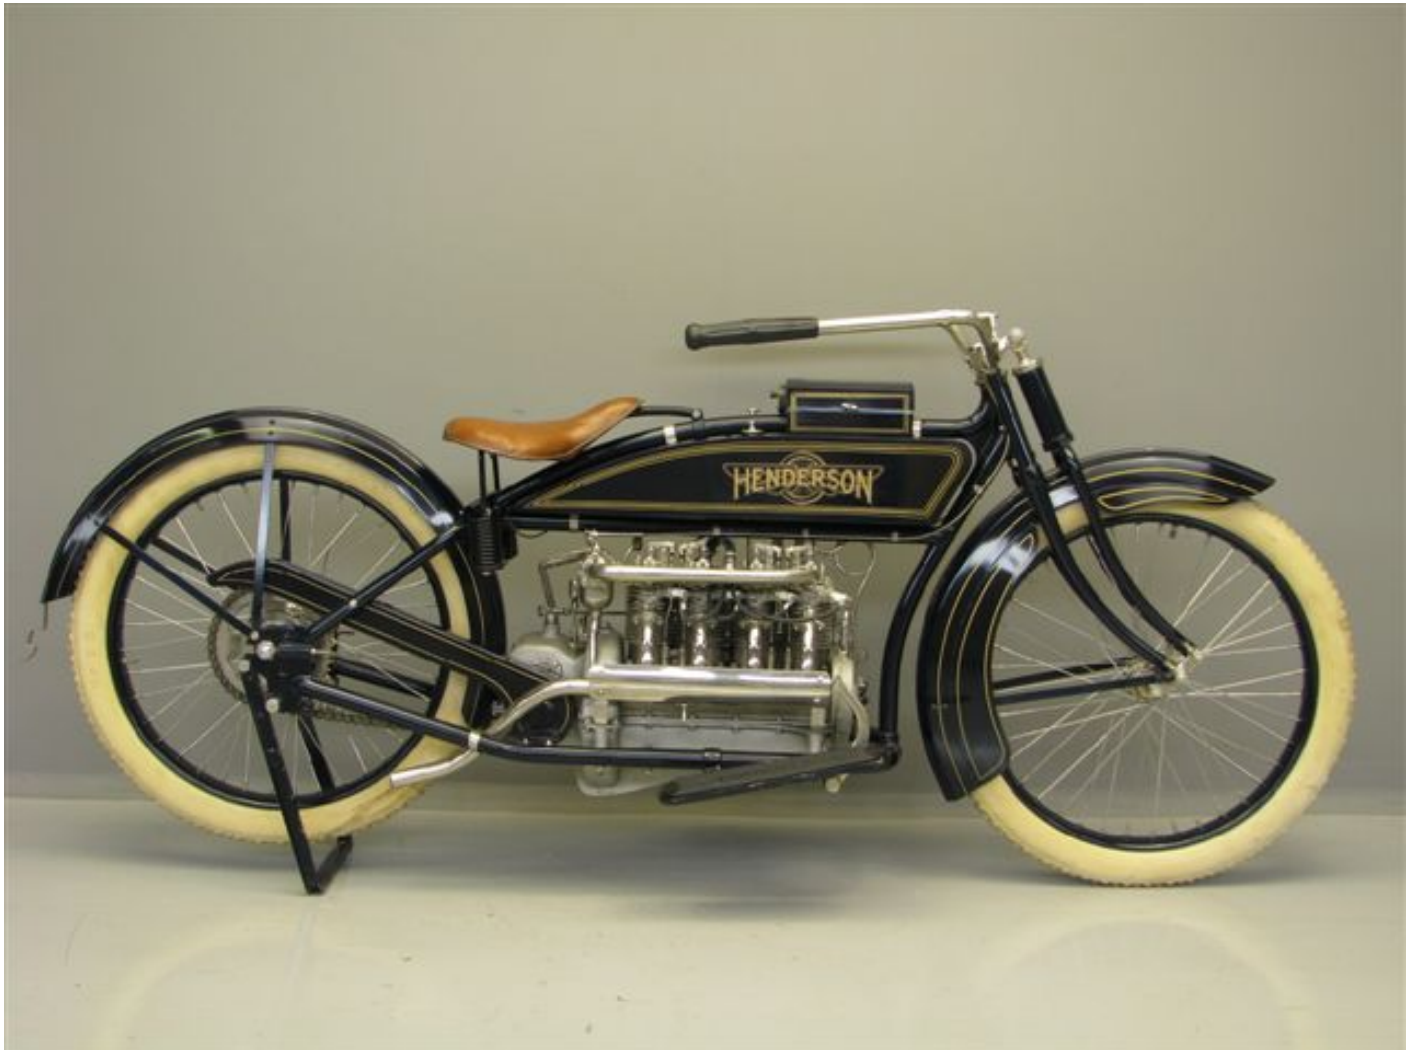

ANTIQUE MOTORCYCLES - ACCESSORIES AND RELATED ITEMS

HENDERSON 1917 MODEL G 989 CC 4 CYL IOE

SOLD

ANTIQUÉ MOTORCYCLES - ACCESSORIES AND RELATED ITEMS

PRODUCT DESCRIPTION

ANTIQUE MOTORCYCLES - ACCESSORIES AND RELATED ITEMS

ANTIQUE MOTORCYCLES - ACCESSORIES AND RELATED ITEMS