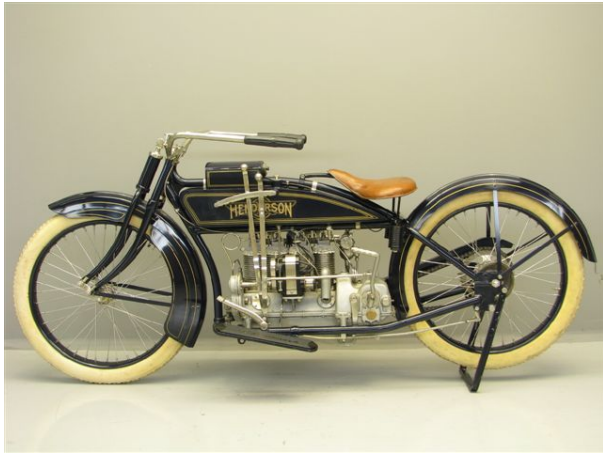

ANTIQUE MOTORCYCLES - ACCESSORIES AND RELATED ITEMS

HENDERSON 1917 MODEL G 989 CC 4 CYL IOE

SOLD

ANTIQUÉ MOTORCYCLES - ACCESSORIES AND RELATED ITEMS

PRODUCT DESCRIPTION

ANTIQUE MOTORCYCLES - ACCESSORIES AND RELATED ITEMS