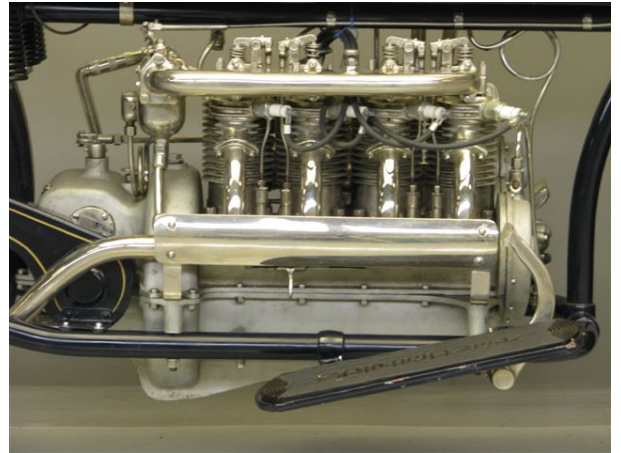

ANTIQUE MOTORCYCLES - ACCESSORIES AND RELATED ITEMS

HENDERSON 1917 MODEL G 989 CC 4 CYL IOE

SOLD

ANTIQUÉ MOTORCYCLES - ACCESSORIES AND RELATED ITEMS

PRODUCT DESCRIPTION

ANTIQUE MOTORCYCLES - ACCESSORIES AND RELATED ITEMS