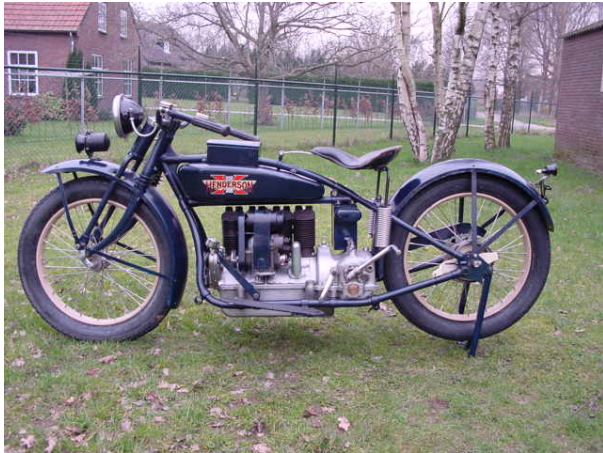

ANTIQUE MOTORCYCLES - ACCESSORIES AND RELATED ITEMS

**HENDERSON 1924 DE LUXE 1301 CC 4 CYL SV**

**SOLD**

ANTIQUE MOTORCYCLES - ACCESSORIES AND RELATED ITEMS

## PRODUCT DESCRIPTION

ANTIQUe MOTORCYCLES - ACCESSORIES AND RELATED ITEMS