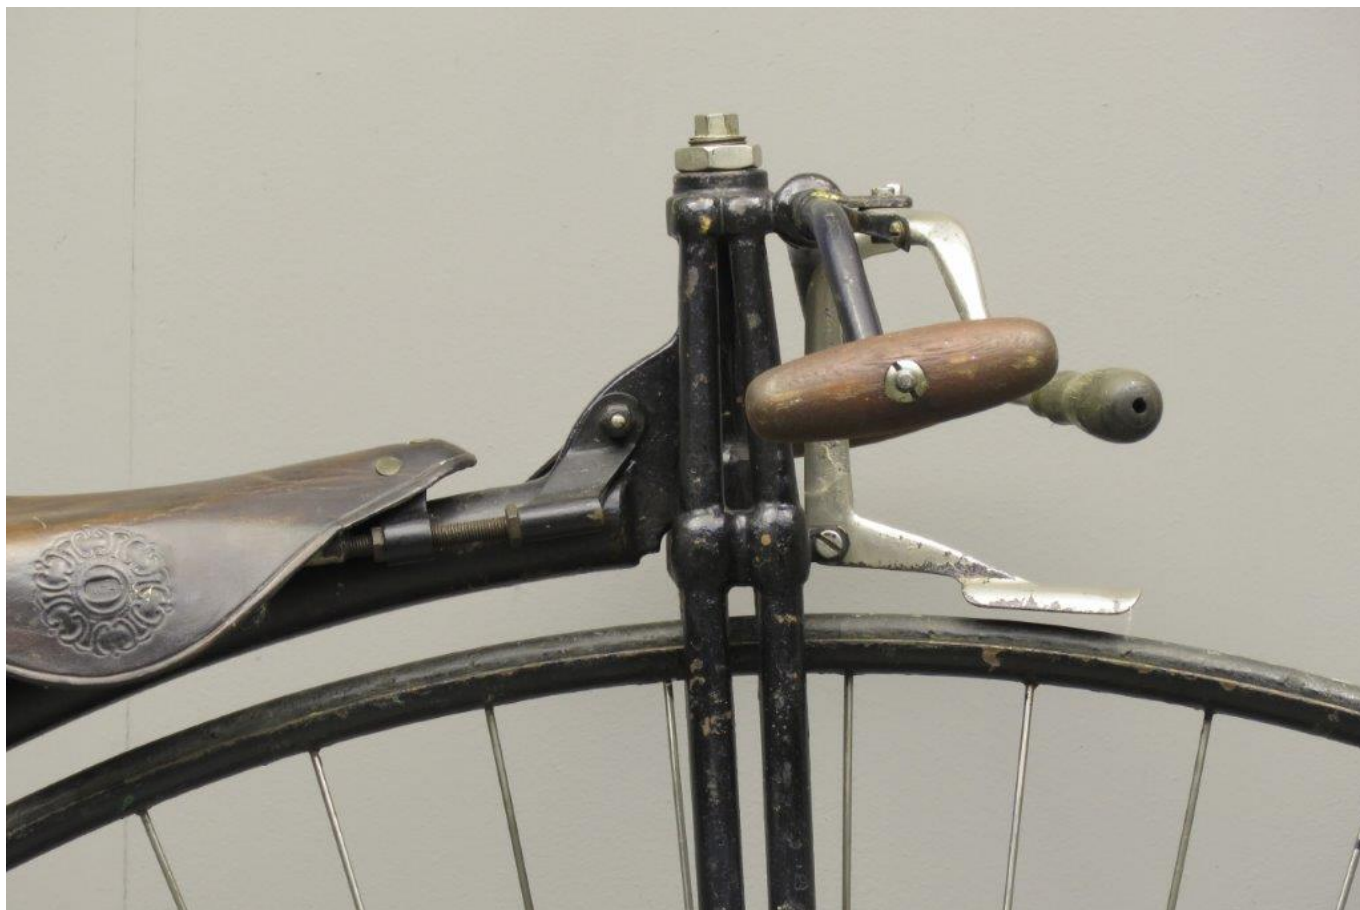

ANTIQUe MOTORCYCLES - ACCESSORIES AND RELATED ITEMS