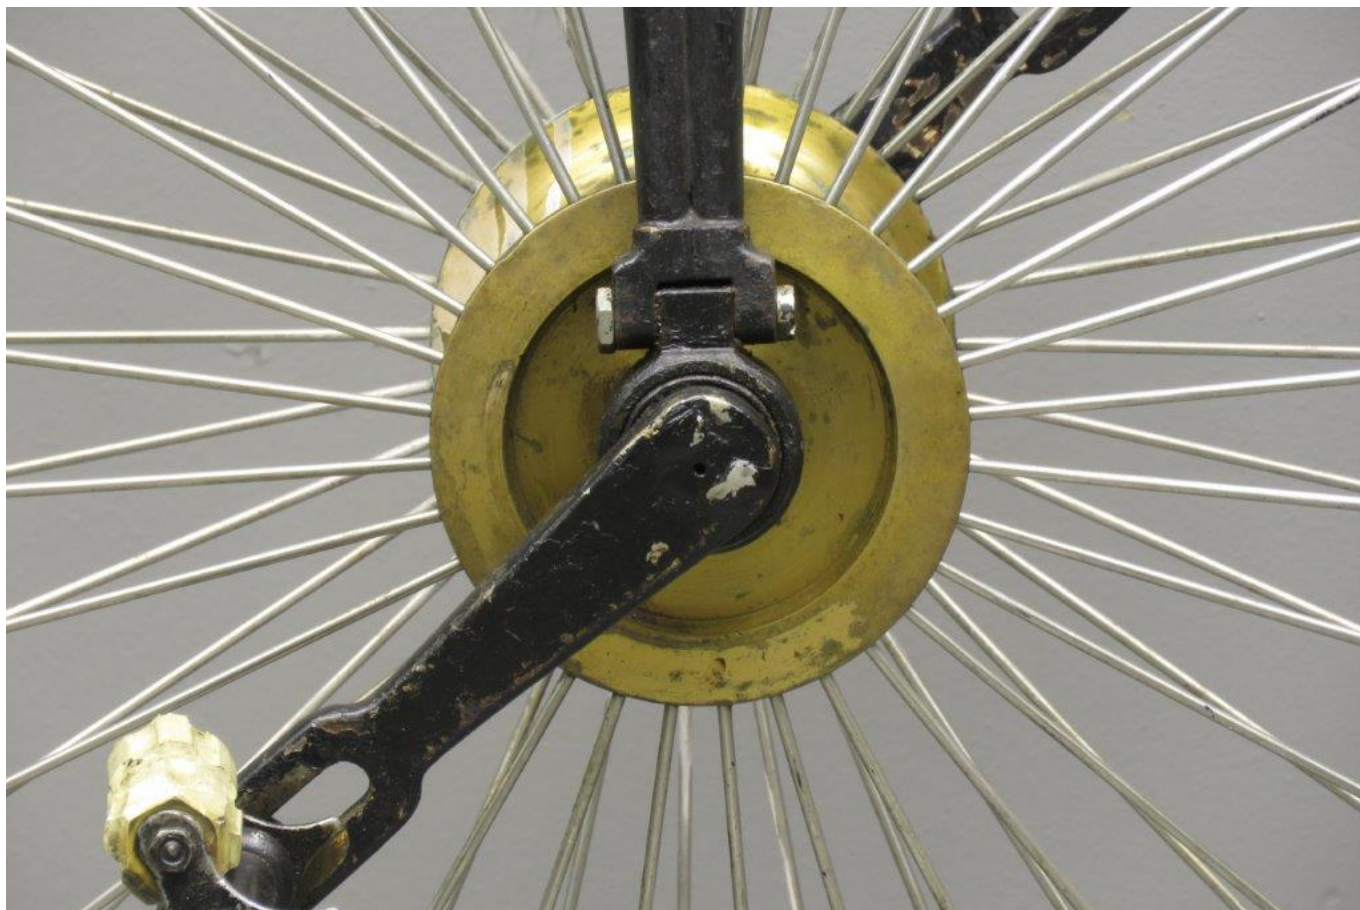

ANTIQUe MOTORCYCLES - ACCESSORIES AND RELATED ITEMS