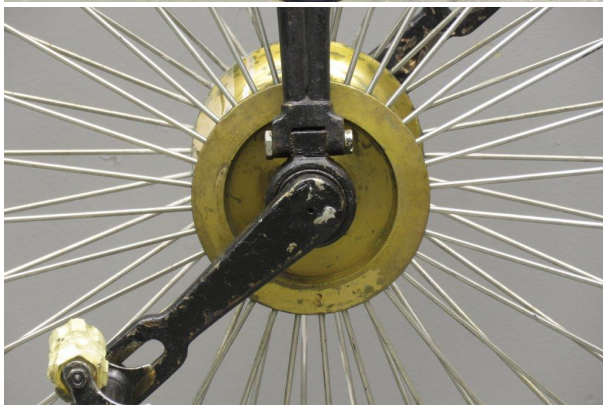

ANTIQUE MOTORCYCLES - ACCESSORIES AND RELATED ITEMS