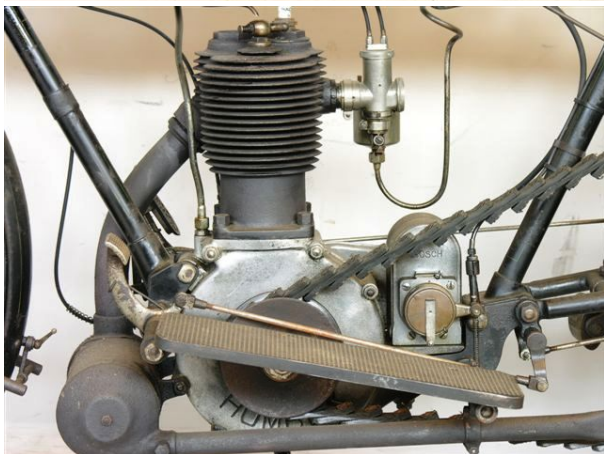

ANTIQUE MOTORCYCLES - ACCESSORIES AND RELATED ITEMS

HUMBER 1914 3 SPEED 500 CC 1 CYL SV

SOLD

ANTIQUÉ MOTORCYCLES - ACCESSORIES AND RELATED ITEMS

PRODUCT DESCRIPTION

ANTIQUE MOTORCYCLES - ACCESSORIES AND RELATED ITEMS

ANTIQUE MOTORCYCLES - ACCESSORIES AND RELATED ITEMS