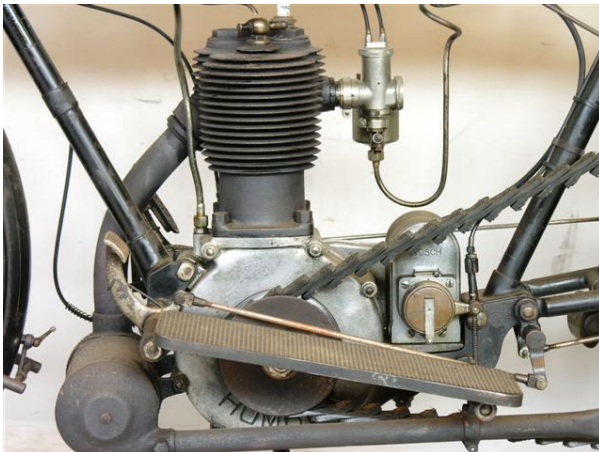

ANTIQUE MOTORCYCLES - ACCESSORIES AND RELATED ITEMS

HUMBER 1914 3 SPEED 500 CC 1 CYL SV

SOLD

ANTIQUÉ MOTORCYCLES - ACCESSORIES AND RELATED ITEMS

PRODUCT DESCRIPTION

ANTIQUe MOTORCYCLES - ACCESSORIES AND RELATED ITEMS

ANTIQUE MOTORCYCLES - ACCESSORIES AND RELATED ITEMS