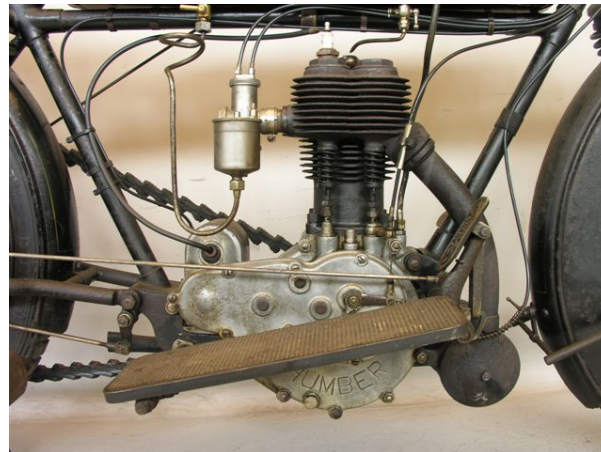

ANTIQUE MOTORCYCLES - ACCESSORIES AND RELATED ITEMS

HUMBER 1914 3 SPEED 500 CC 1 CYL SV

SOLD

ANTIQUÉ MOTORCYCLES - ACCESSORIES AND RELATED ITEMS

PRODUCT DESCRIPTION

ANTIQUE MOTORCYCLES - ACCESSORIES AND RELATED ITEMS

ANTIQUE MOTORCYCLES - ACCESSORIES AND RELATED ITEMS